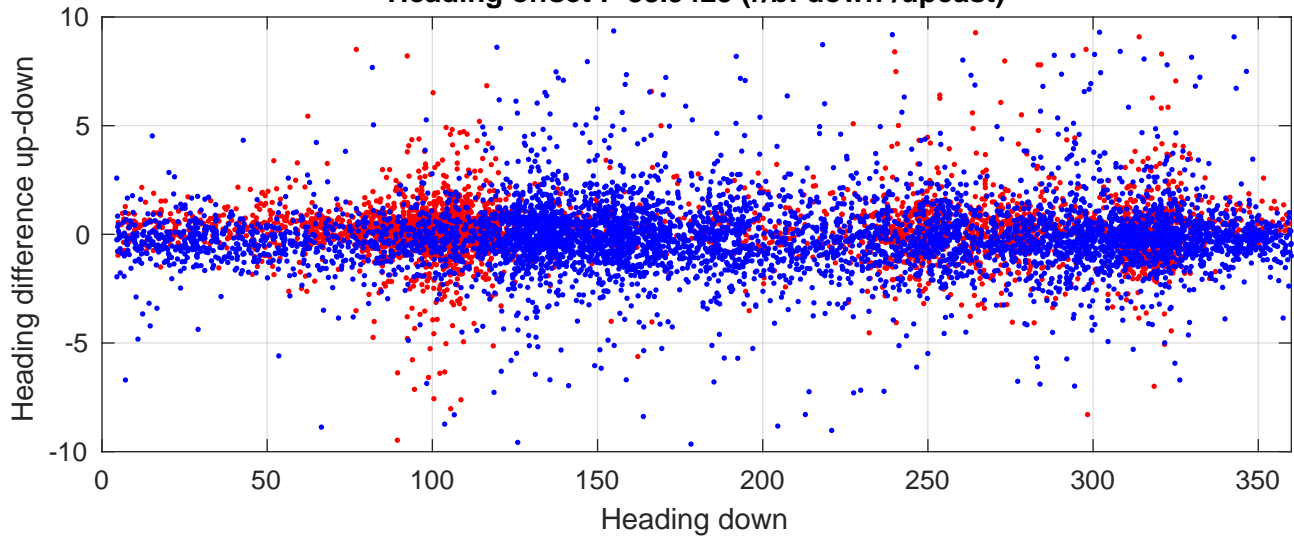

S4P station #18 (V8) Figure 6

Heading offset : -88.9425 (r/b: down/upcast)

Pitch offset : 1.9167

Roll offset : -3.1212