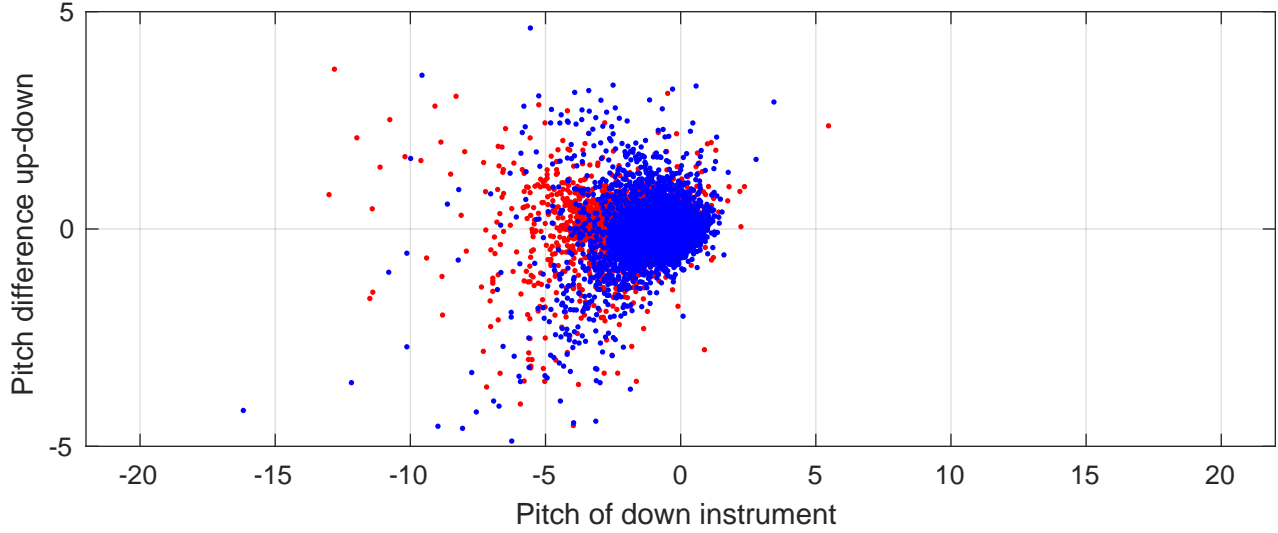

S4P station #18 (V8) Figure 6

Heading offset : -88.9425 (r/b: down/upcast)

Pitch offset : 1.9167

Roll offset : -3.1212