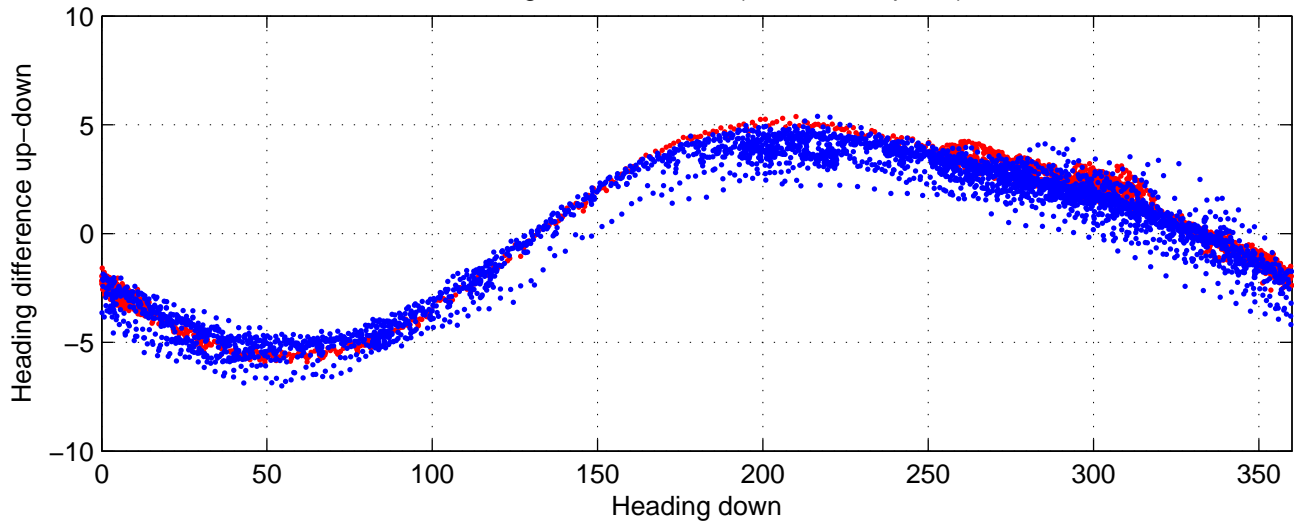

rh11021 (LADCP #110; V5) Figure 6

Heading offset : 88.3922 (r/b: down-/upcast)

Pitch offset : -0.68394

Roll offset : -1.1287