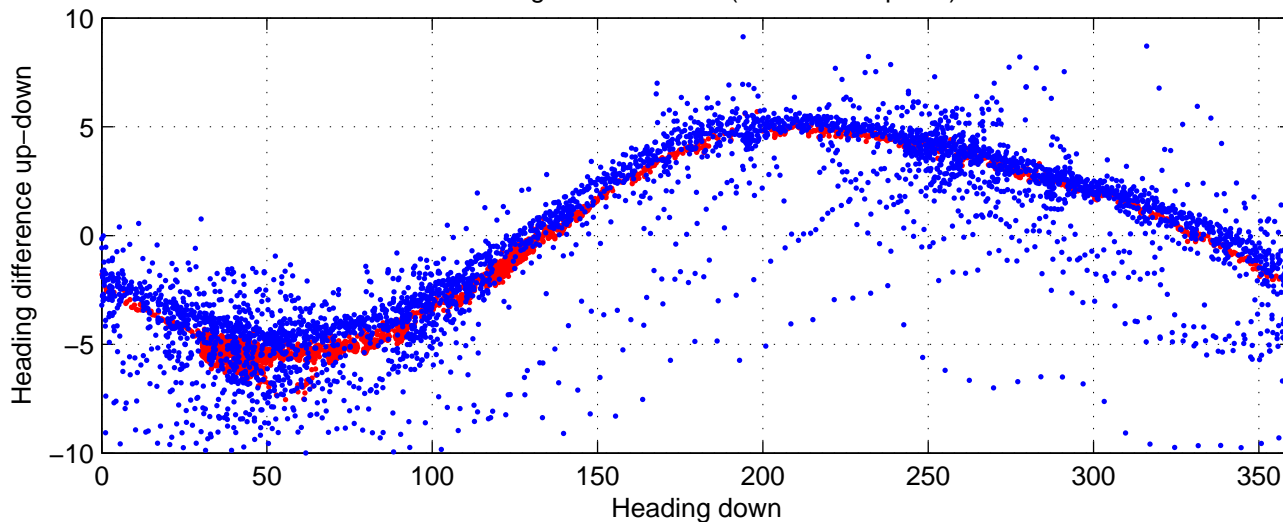

# rh11071 (LADCP #115; V5) Figure 6

Heading offset : 88.693 (r/b: down-/upcast)

Pitch offset : -1.1305

Roll offset : -0.7405