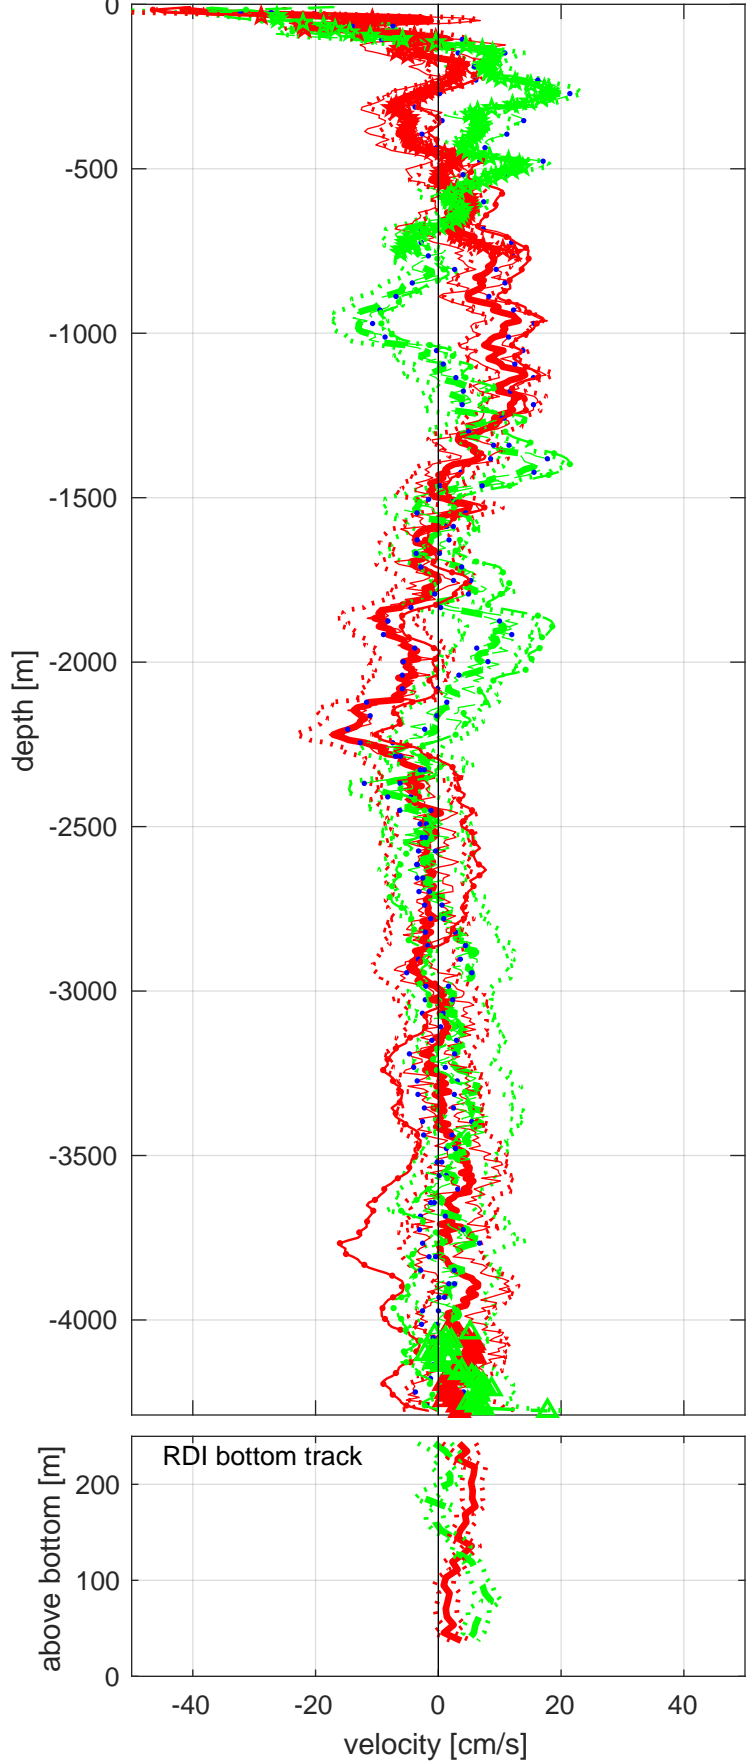

Station : I7N station #53 (V2) Figure 1

U(-) V(--); blue dots down cast; dotted shear; pentagon SADCP

Start: 8°S 33.2928' 52°E 22.8252'
 12-May-2018 11:38:43
 End: 8°S 33.3300' 52°E 23.0220'
 12-May-2018 14:54:03
 u-mean: 0 [cm/s] v-mean 2 [cm/s]
 binsize do: 8 [m] binsize up: 8 [m]
 mag. deviation -6.7
 wdifff: 0.2 pglim: 0 elim 0.5
 bar:1.0 bot:1.0 sad:1.0
 weightmin 0.1 weightpower: 1.0
 max depth: 4281 [m] bottom: 4289 [m]