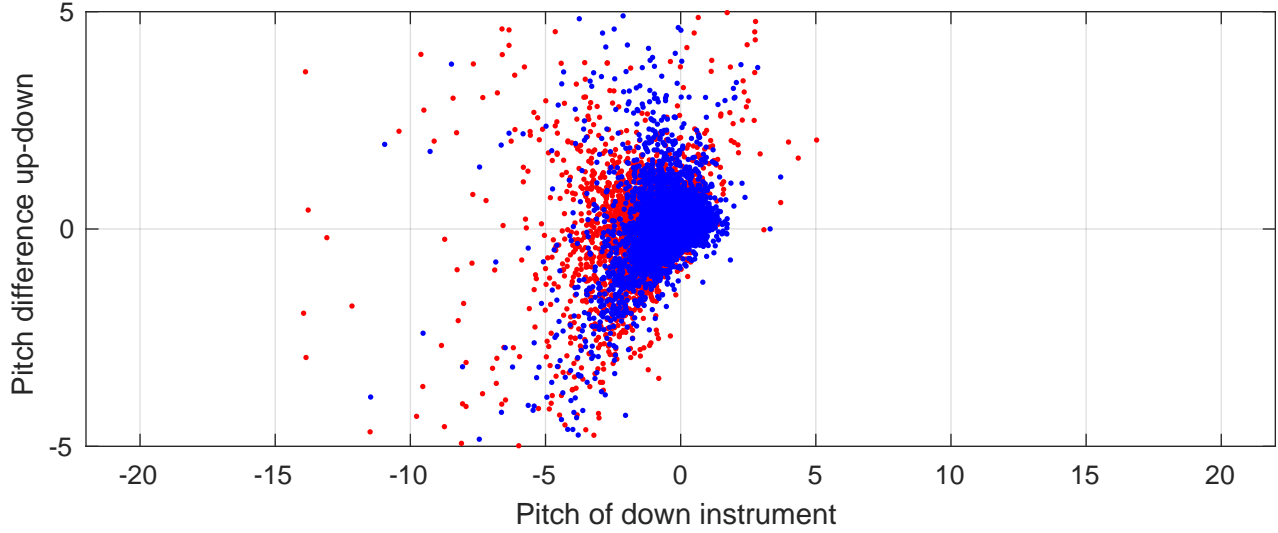

# S4P station #89 (V8) Figure 6

Heading offset : -89.0011 (r/b: down/upcast)

Pitch offset : 1.7082

Roll offset : -3.4095