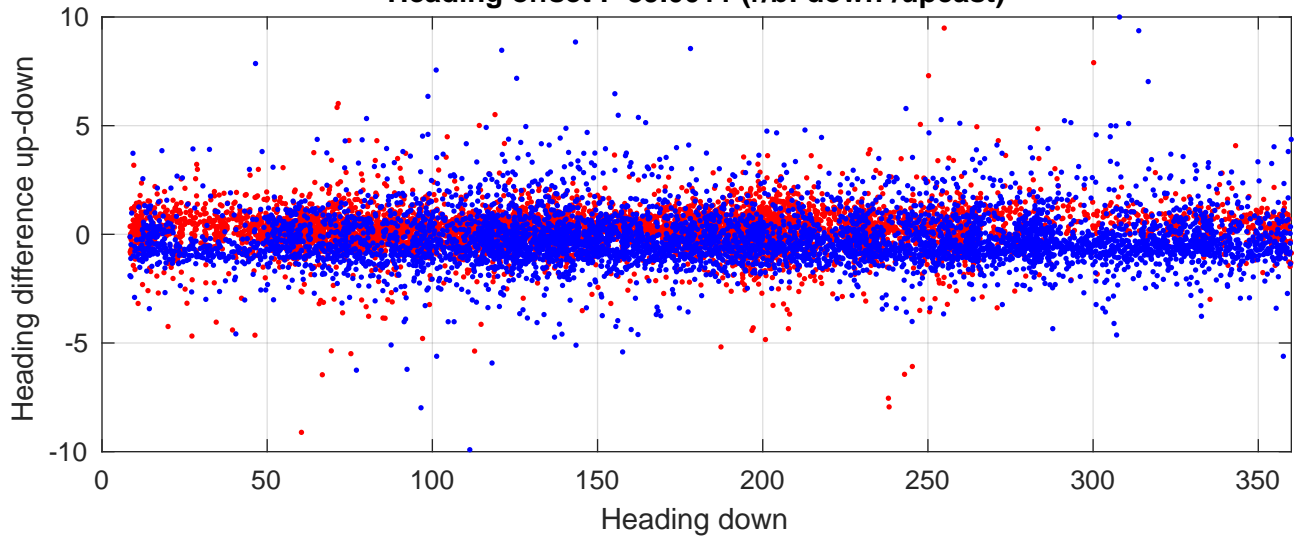

# S4P station #89 (V8) Figure 6

Heading offset : -89.0011 (r/b: down/upcast)

Pitch offset : 1.7082

Roll offset : -3.4095