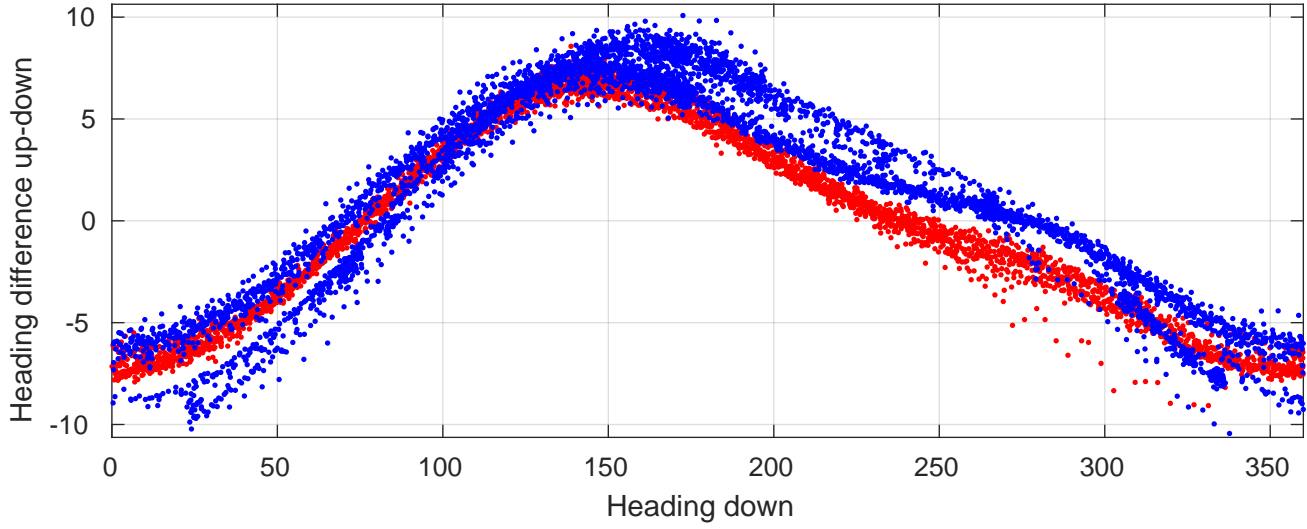

P06 station #157 (V2) Figure 6

Heading offset : 141.0787 (r/b: down-/upcast)

Pitch offset : -0.34257

Roll offset : -0.78452