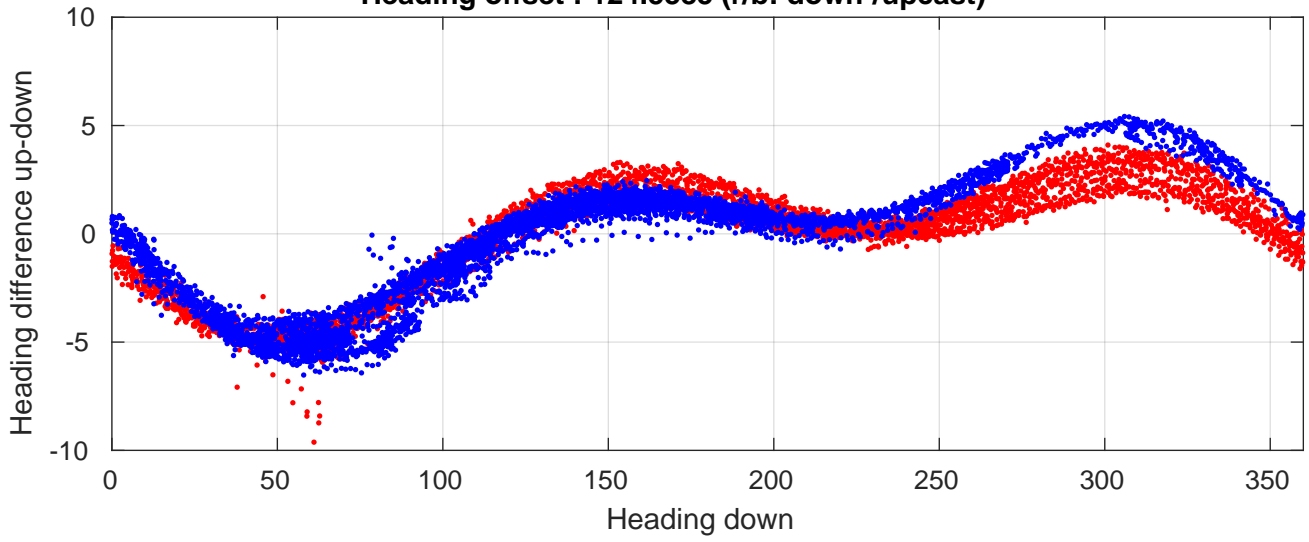

P06 station #15 (V2) Figure 6

Heading offset : 124.5385 (r/b: down-/upcast)

Pitch offset : 1.0668

Roll offset : -0.34759