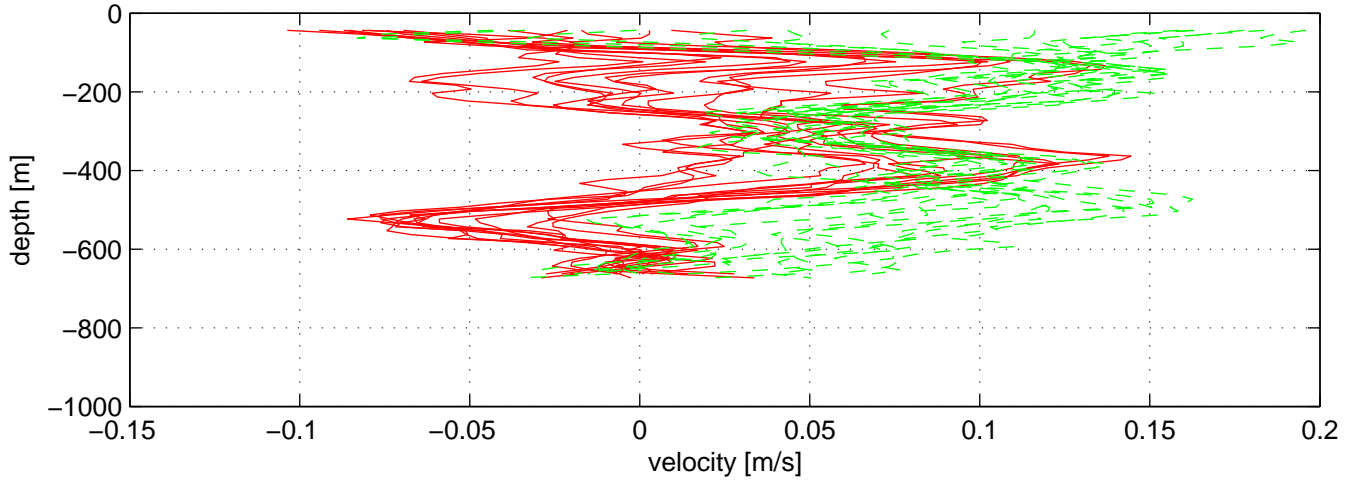

P16N station #168 (V7)

SADCP U(-r) and V(--g) profiles

ship nav (g.) start (bp) end (kp) SADCP (rp)