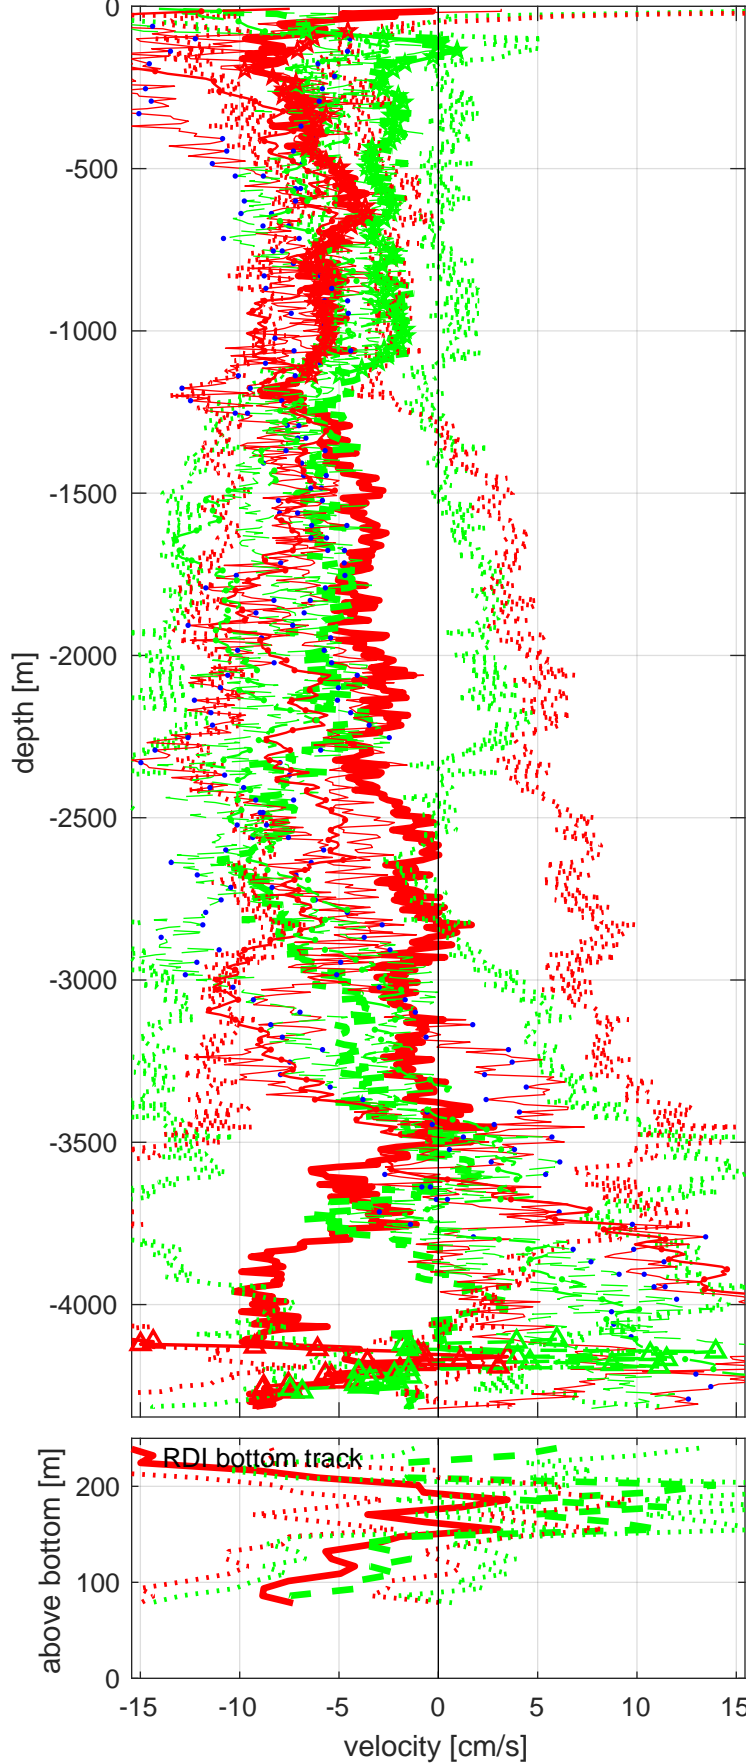

# Station : S4P station #48 (V8) Figure 1

U(-) V(--); blue dots down cast; dotted shear; pentagon SADCP

Start: 70°S 0.0216' 150°W 0.1354'  
 06-Apr-2018 20:57:07  
 End: 70°S 0.0456' 149°W 59.9878'  
 07-Apr-2018 00:15:26  
 u-mean: -4 [cm/s] v-mean -4 [cm/s]  
 binsize do: 8 [m] binsize up: 8 [m]  
 mag. deviation 65.9  
 wdifff: 0.2 pglim: 0 elim 0.5  
 bar:1.0 bot:1.0 sad:1.0  
 weightmin 0.1 weightpower: 1.0  
 max depth: 4340 [m] bottom: 4346 [m]