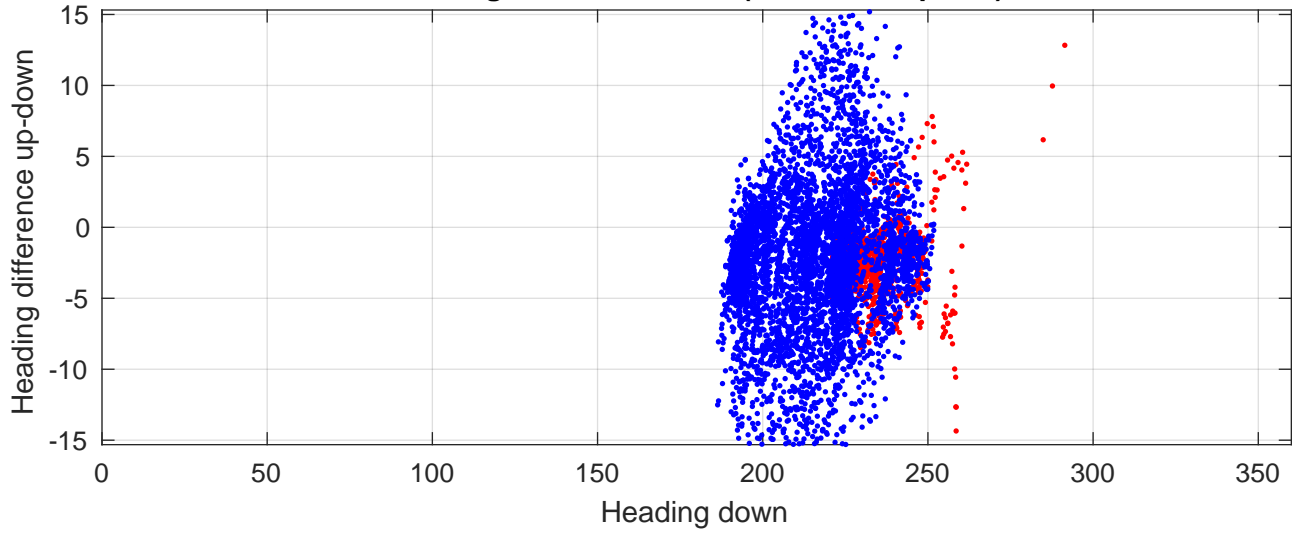

S4P station #40 (V8) Figure 6

Heading offset : -91.5308 (r/b: down/upcast)

Pitch offset : 2.1817

Roll offset : -2.6374