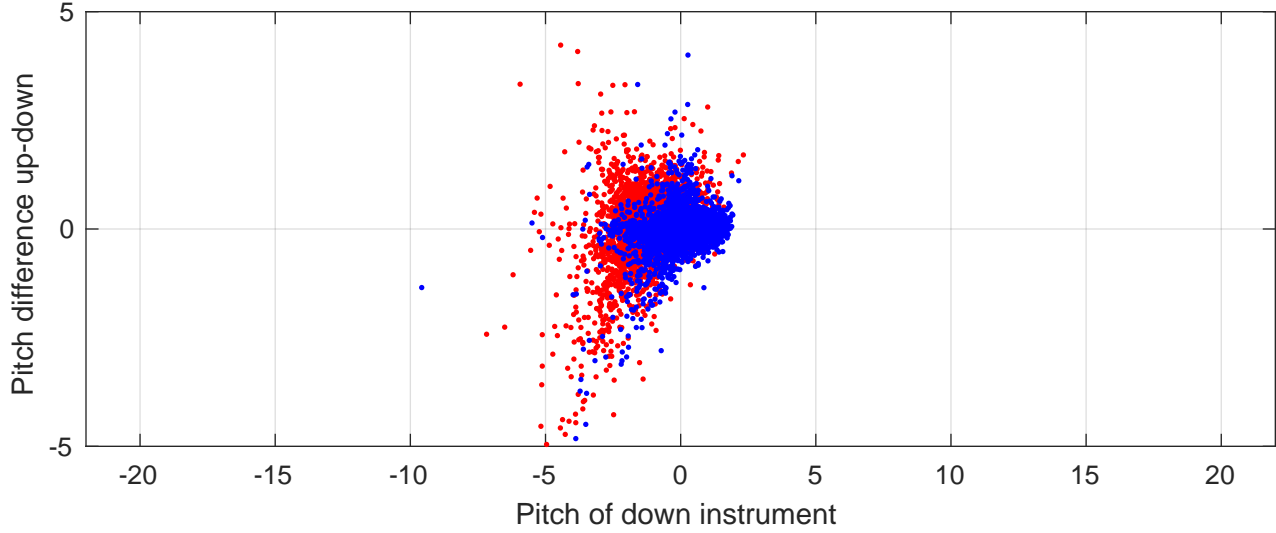

S4P station #92 (V8) Figure 6

Heading offset : -88.7867 (r/b: down/upcast)

Pitch offset : 1.9911

Roll offset : -2.9487