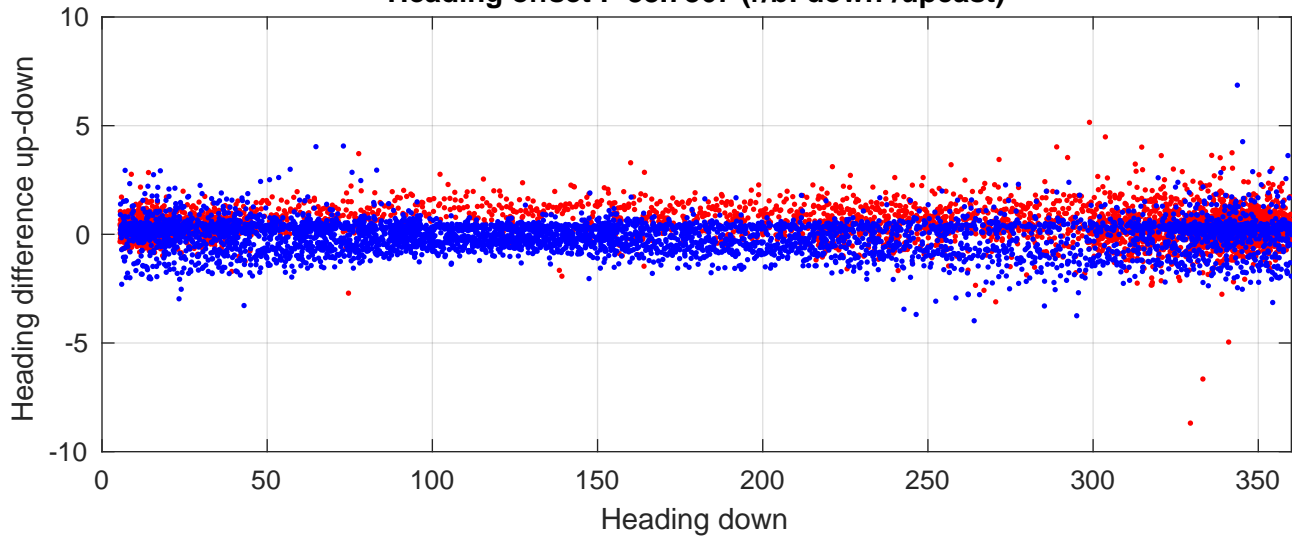

S4P station #92 (V8) Figure 6

Heading offset : -88.7867 (r/b: down/upcast)

Pitch offset : 1.9911

Roll offset : -2.9487