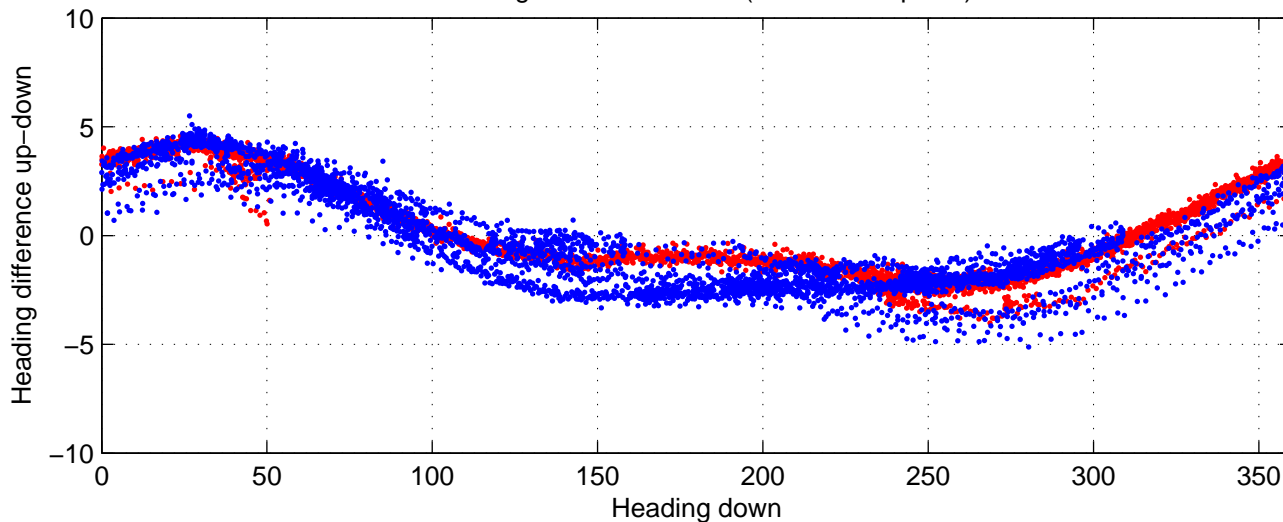

P16N station #181 (V7) Figure 6

Heading offset : -88.6495 (r/b: down-/upcast)

Pitch offset : -1.5618

Roll offset : -1.4633