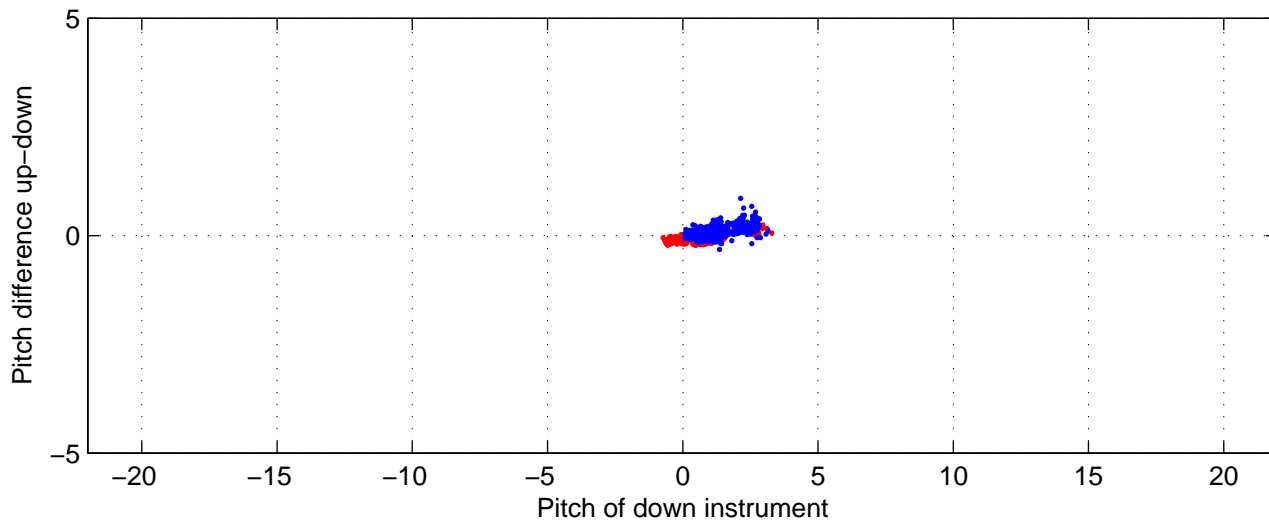

P16N station #181 (V7) Figure 6

Heading offset : -88.6495 (r/b: down-/upcast)

Pitch offset : -1.5618

Roll offset : -1.4633