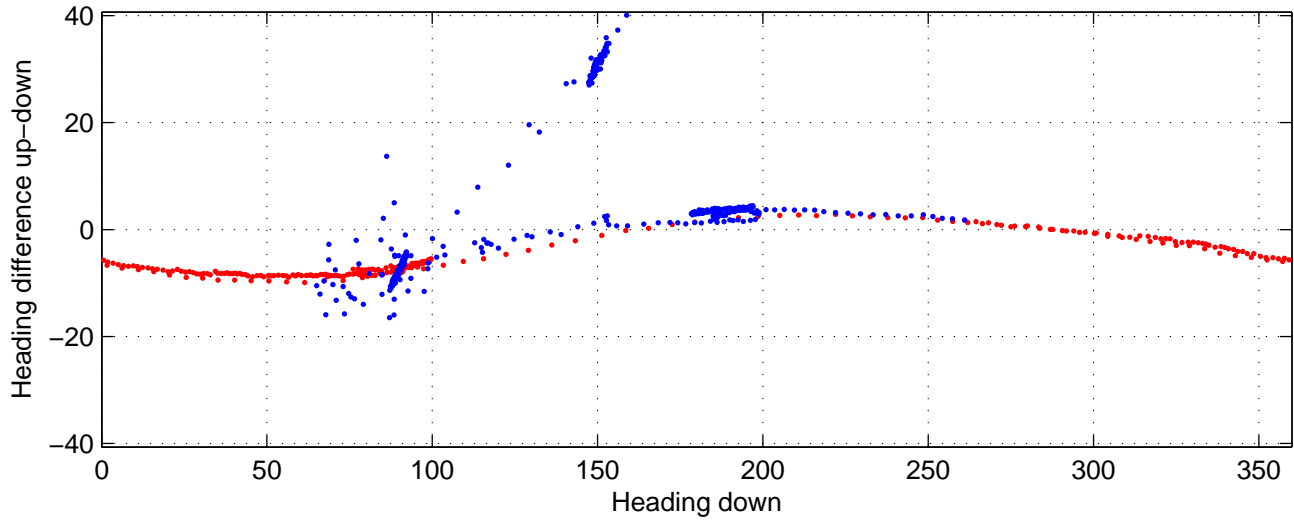

rh11291 (LADCP #139; V5) Figure 6

Heading offset : 87.5752 (r/b: down-/upcast)

Pitch offset : -0.91556

Roll offset : -1.458