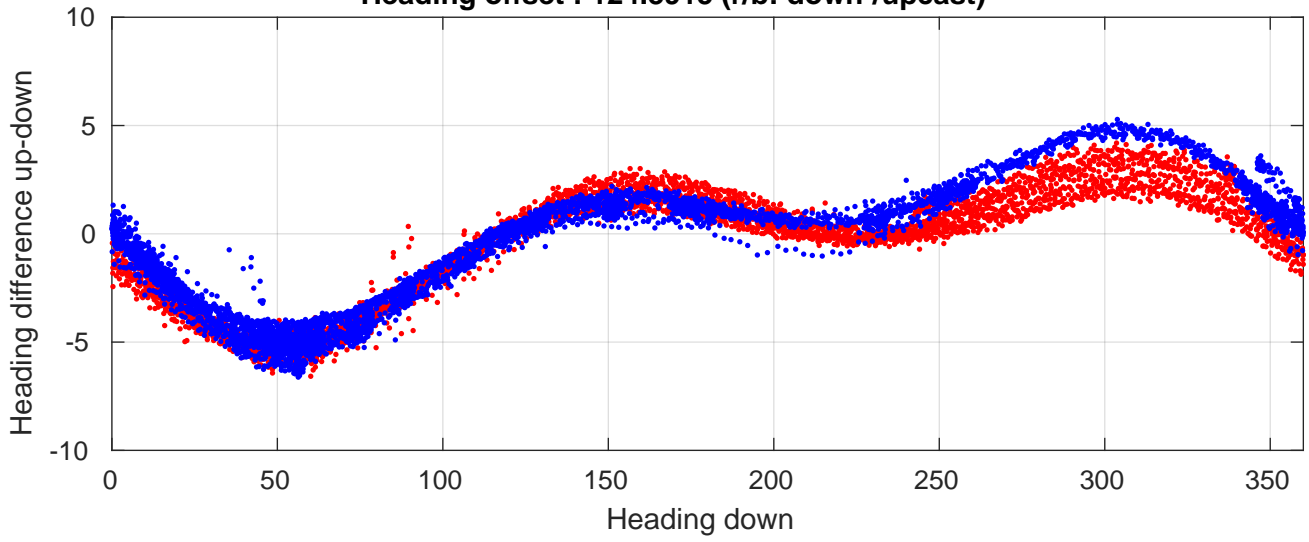

P06 station #18 (V2) Figure 6

Heading offset : 124.3915 (r/b: down-/upcast)

Pitch offset : 1.0288

Roll offset : -0.36107