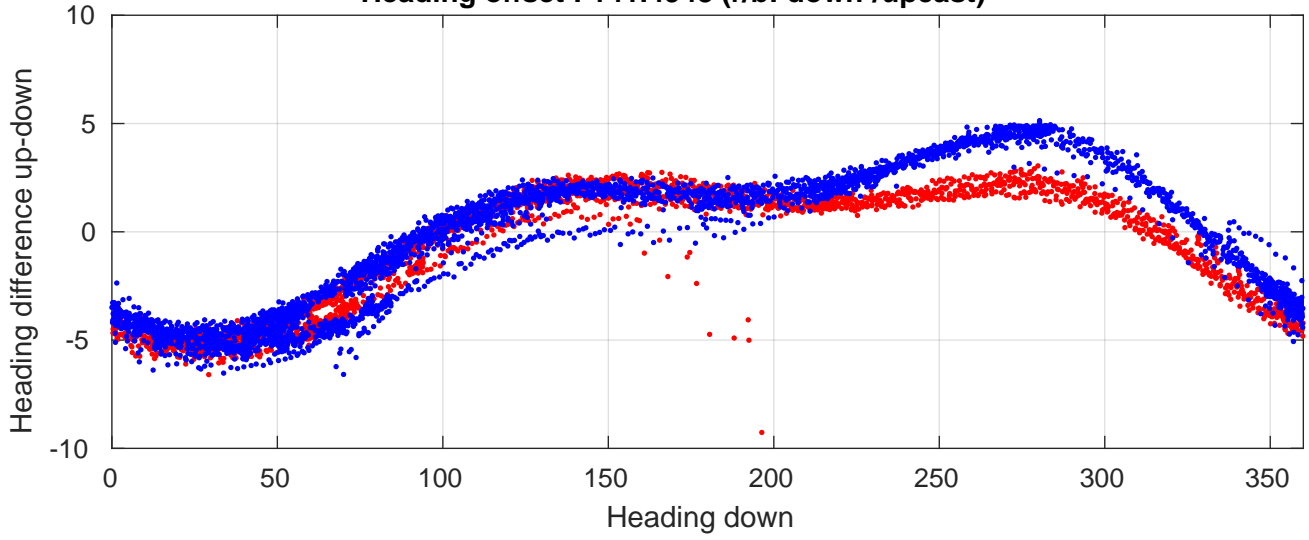

# P06 station #71 (V2) Figure 6

Heading offset : 141.4948 (r/b: down-/upcast)

Pitch offset : 0.080638

Roll offset : -0.91089