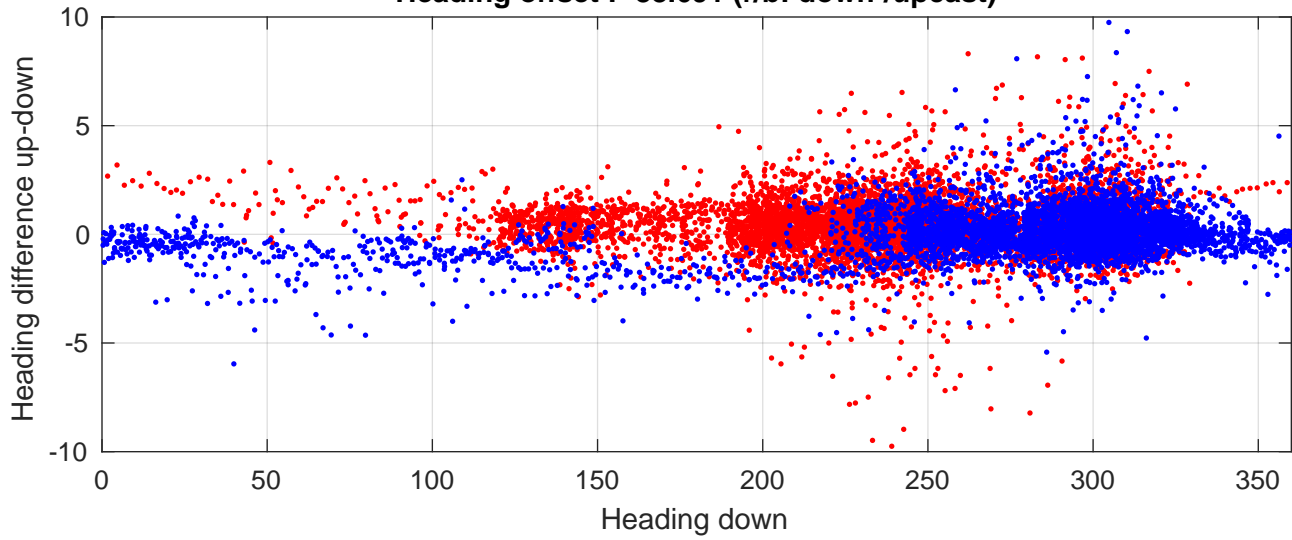

S4P station #110 (V8) Figure 6

Heading offset : -88.691 (r/b: down-/upcast)

Pitch offset : 2.0795

Roll offset : -3.0237