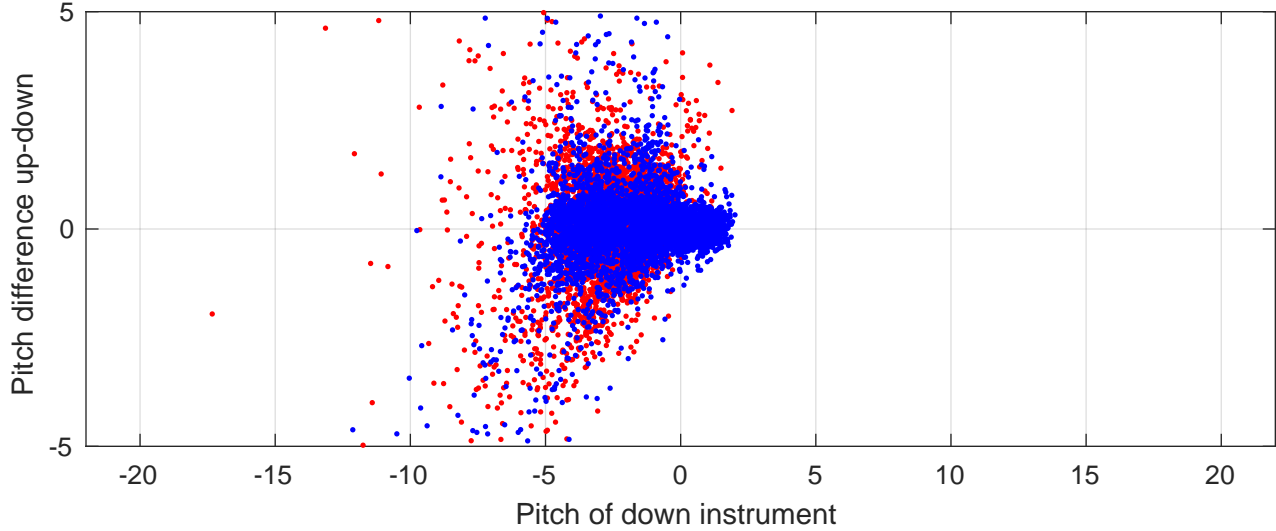

S4P station #110 (V8) Figure 6

Heading offset : -88.691 (r/b: down-/upcast)

Pitch offset : 2.0795

Roll offset : -3.0237