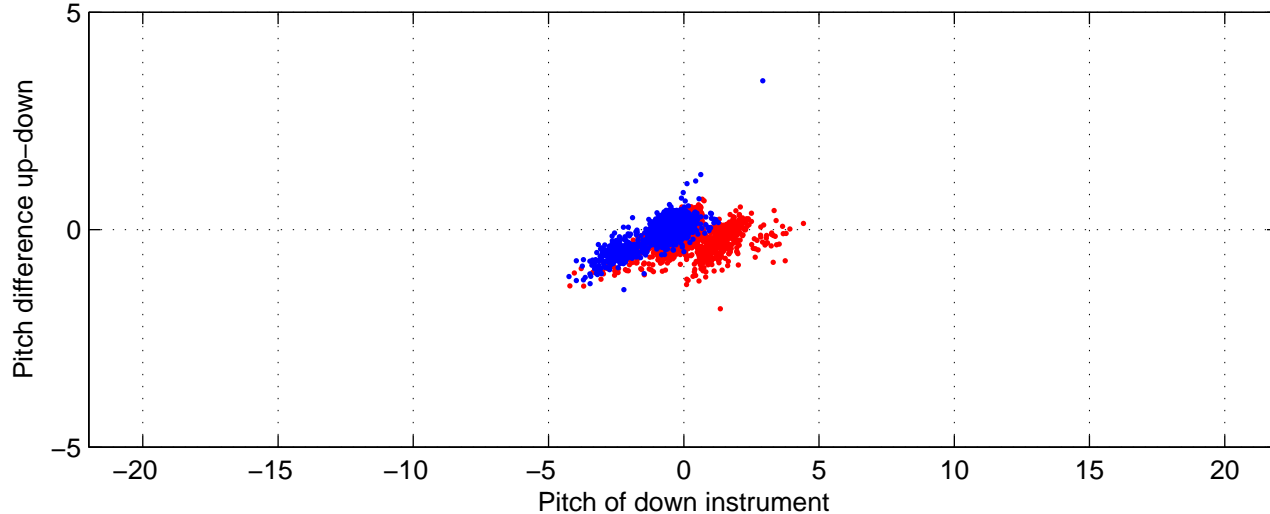

# I08S station #149 (V2) Figure 6

Heading offset :  $-99.0233$  (r/b: down-/upcast)

Pitch offset :  $-0.87178$

Roll offset :  $-0.25177$