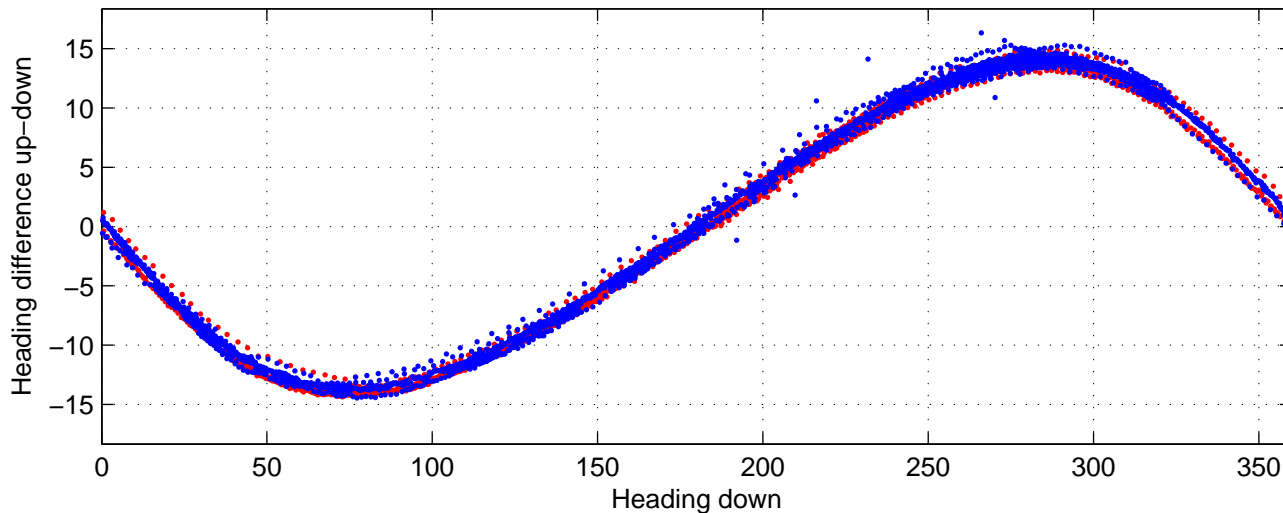

# I08S station #149 (V2) Figure 6

Heading offset :  $-99.0233$  (r/b: down-/upcast)

Pitch offset :  $-0.87178$

Roll offset :  $-0.25177$