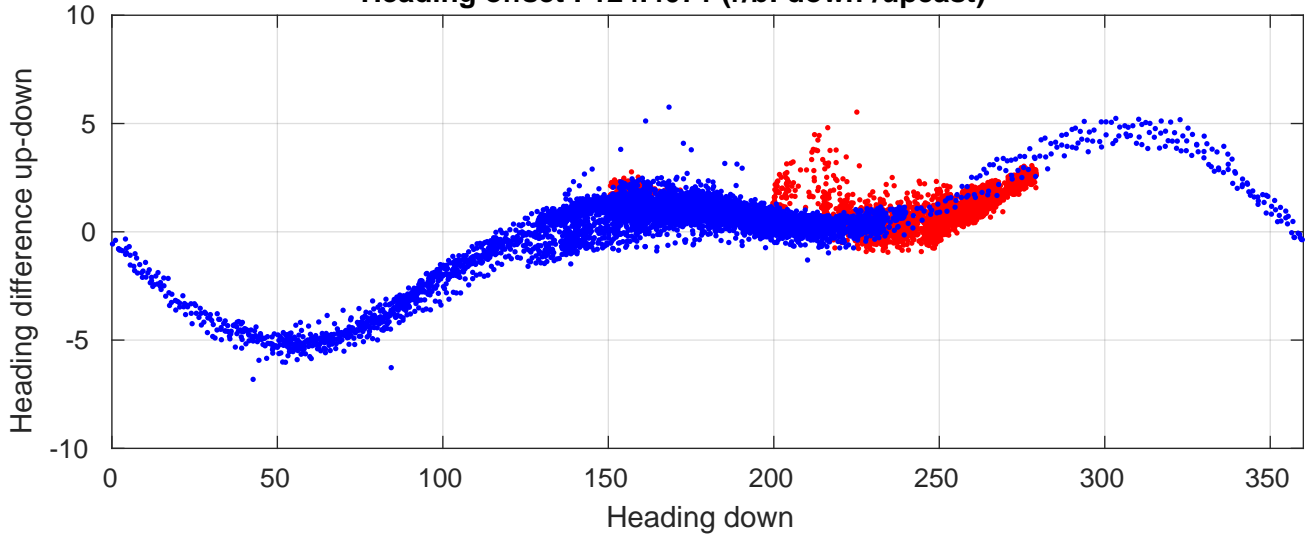

P06 station #8 (V2) Figure 6

Heading offset : 124.4071 (r/b: down-/upcast)

Pitch offset : 1.1847

Roll offset : -0.28845