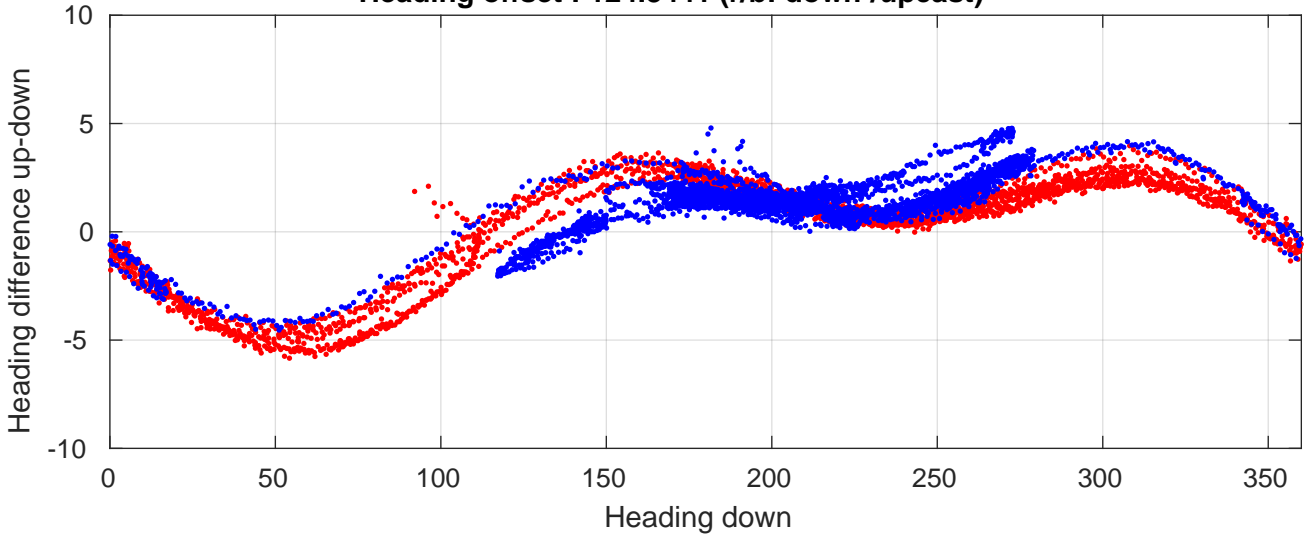

P06 station #24 (V2) Figure 6

Heading offset : 124.3441 (r/b: down-/upcast)

Pitch offset : 0.61238

Roll offset : -0.24205