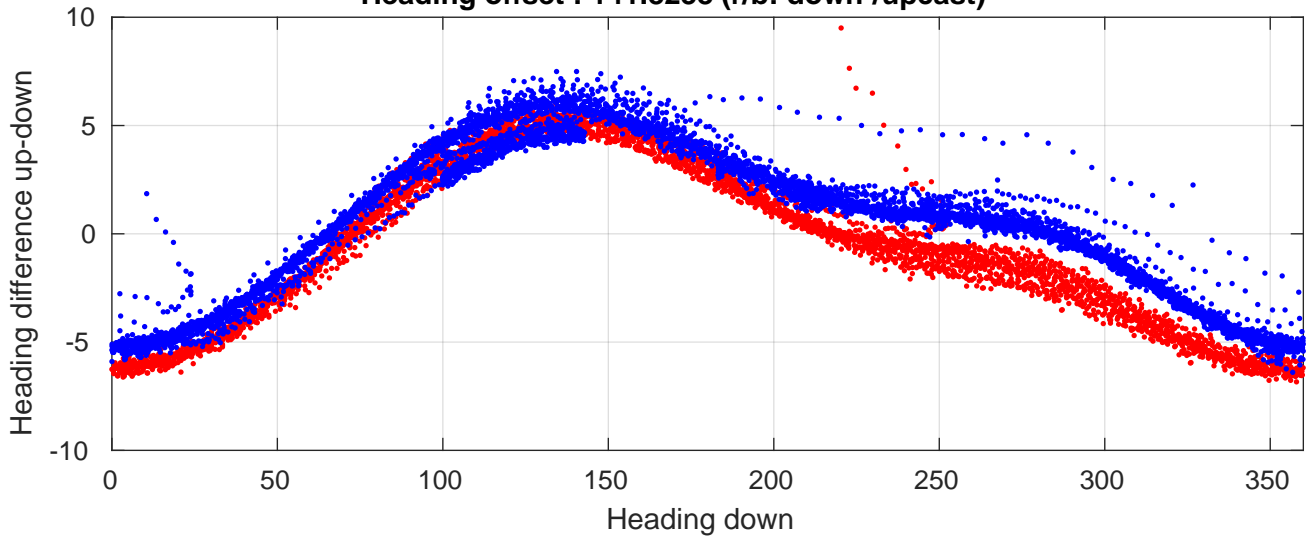

# P06 station #117 (V2) Figure 6

Heading offset : 141.8238 (r/b: down-/upcast)

Pitch offset : -0.48958

Roll offset : -0.872