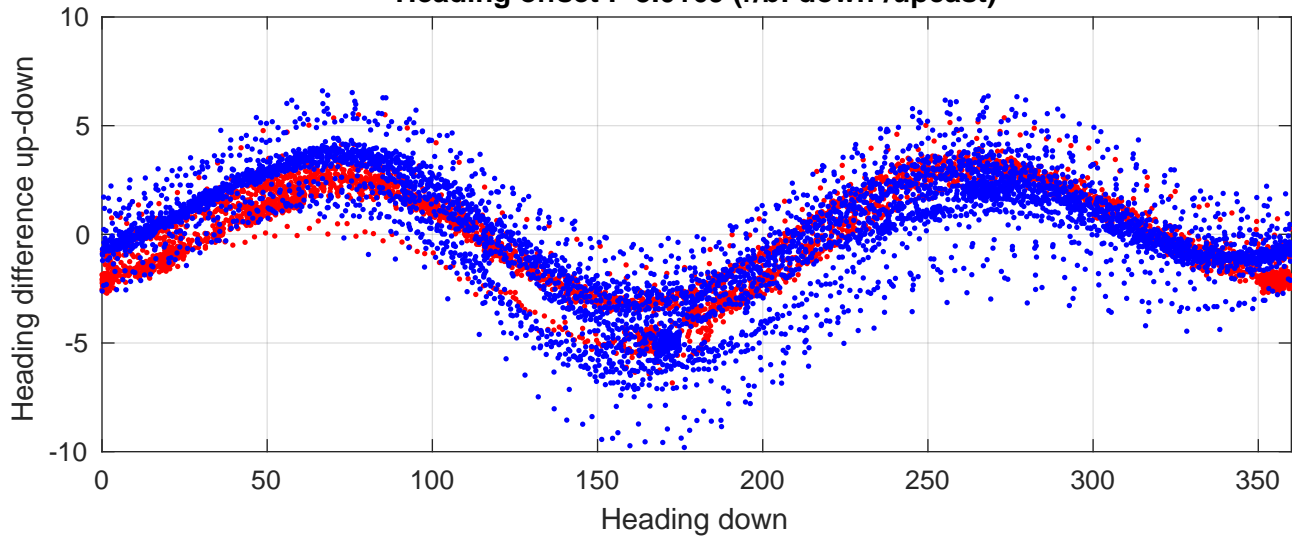

I7N station #9 (V2) Figure 6

Heading offset : -3.0169 (r/b: down-/upcast)

Pitch offset : 0.35969

Roll offset : 0.75954