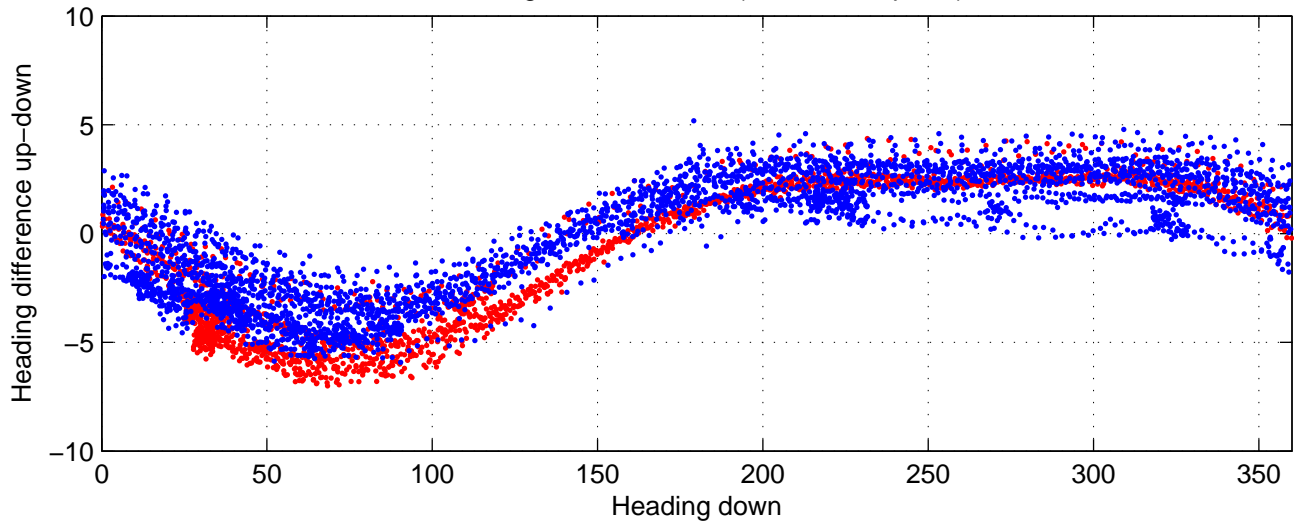

rh10081 (LADCP #015; V5) Figure 6

Heading offset : 87.9004 (r/b: down-/upcast)

Pitch offset : -0.64851

Roll offset : -0.71286