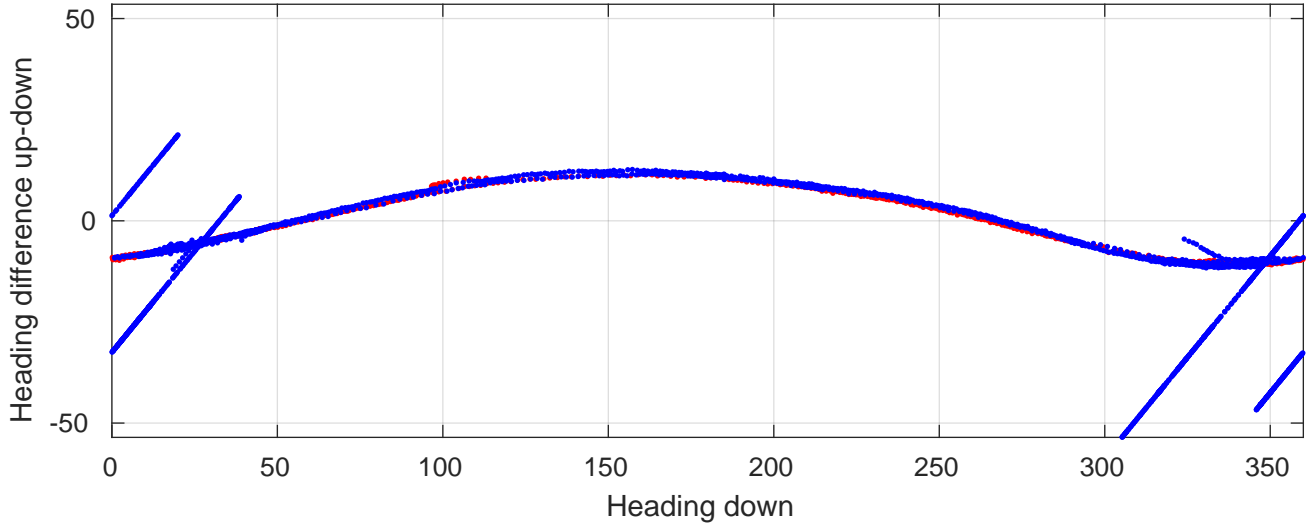

P06 station #248 (V2) Figure 6

Heading offset : 160.6999 (r/b: down-/upcast)

Pitch offset : -0.23645

Roll offset : -0.68067