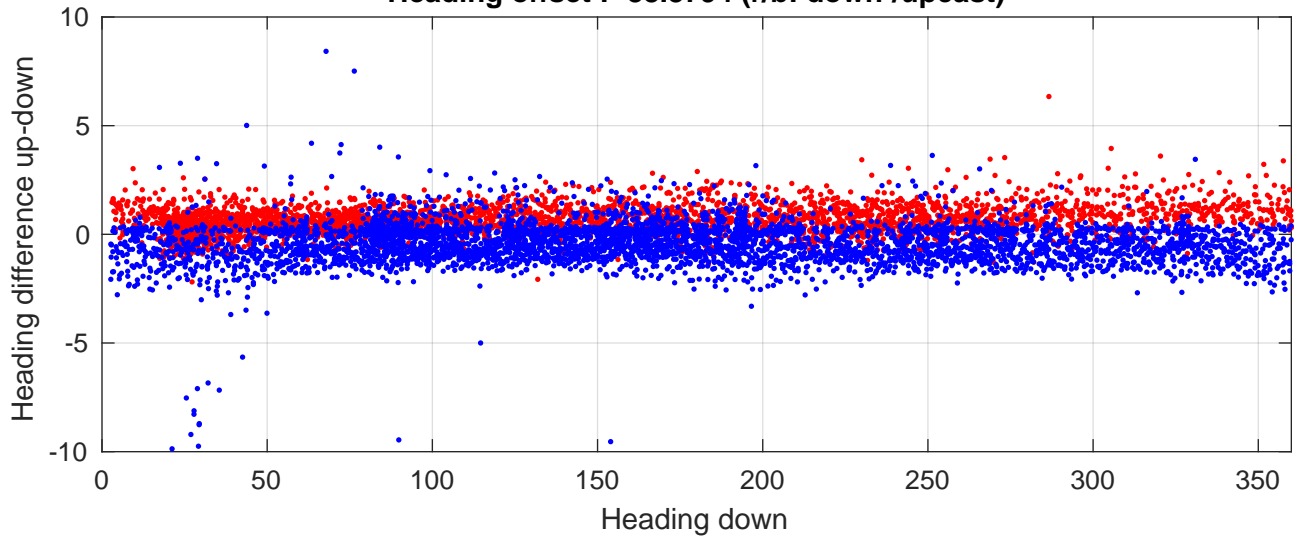

# S4P station #87 (V8) Figure 6

Heading offset : -88.8794 (r/b: down/upcast)

Pitch offset : 1.9887

Roll offset : -2.9143