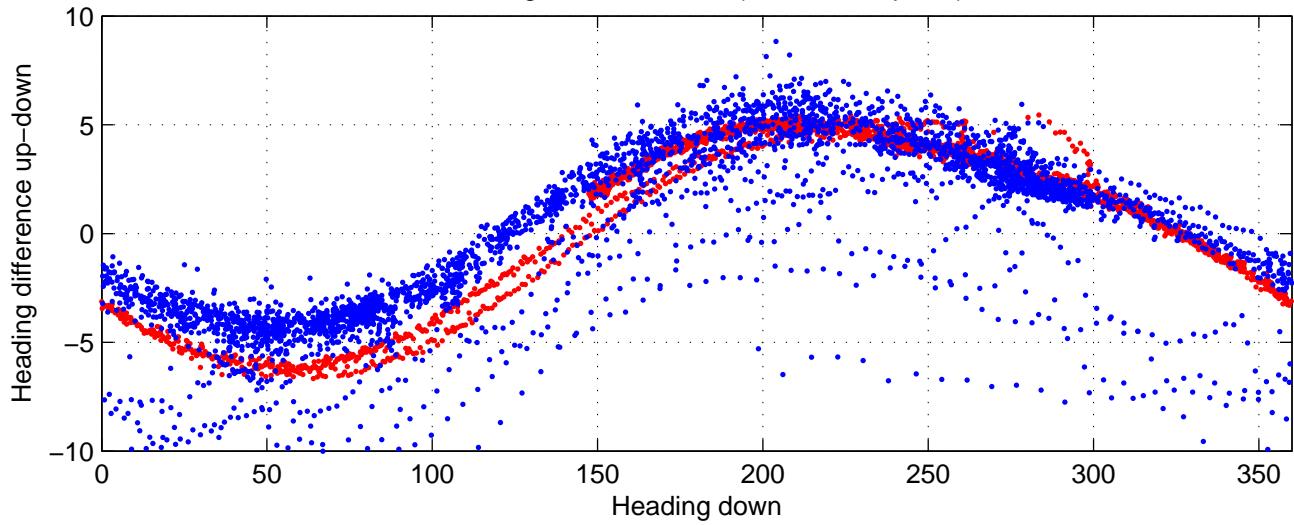

rh11141 (LADCP #122; V5) Figure 6

Heading offset : 89.0769 (r/b: down-/upcast)

Pitch offset : -0.44046

Roll offset : -1.184