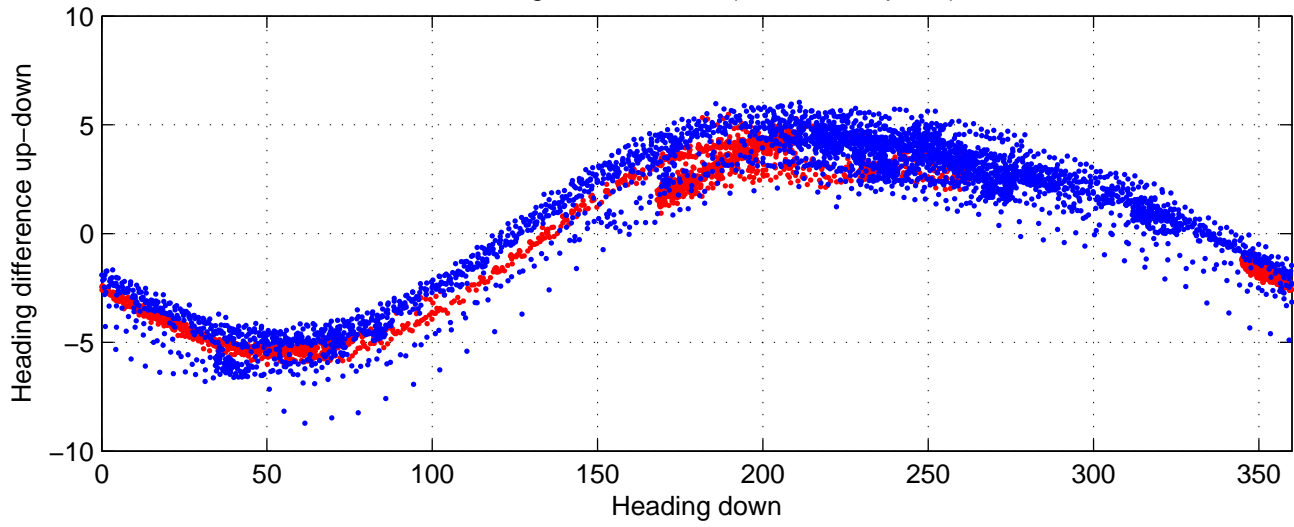

rh11121 (LADCP #120; V5) Figure 6

Heading offset : 88.453 (r/b: down-/upcast)

Pitch offset : -0.79919

Roll offset : -1.2475