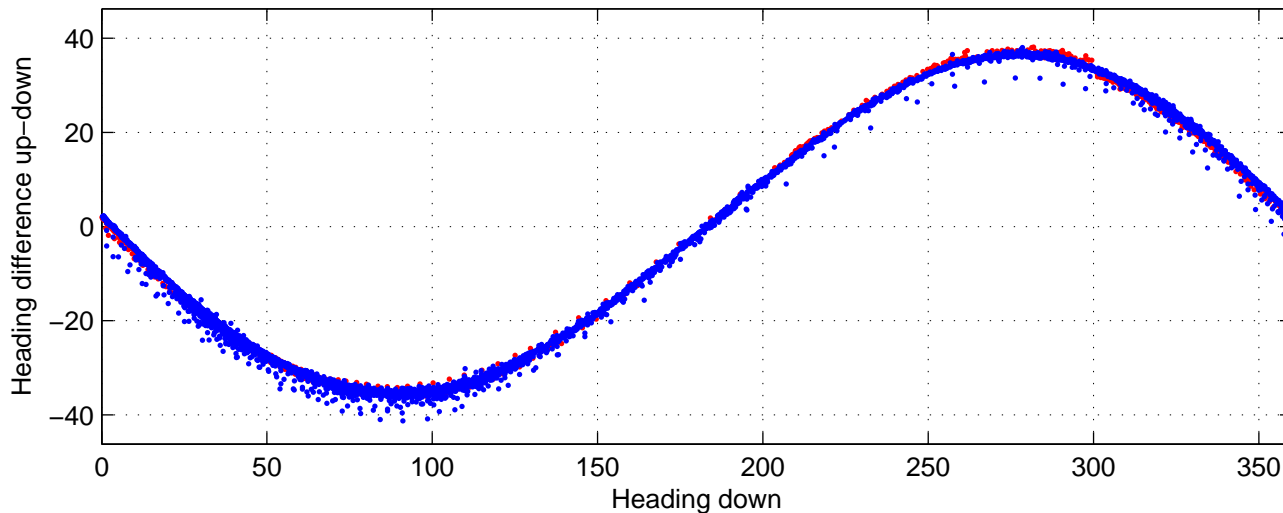

I08S station #100 (V2) Figure 6

Heading offset : -99.3721 (r/b: down-/upcast)

Pitch offset : -0.98175

Roll offset : -0.26337