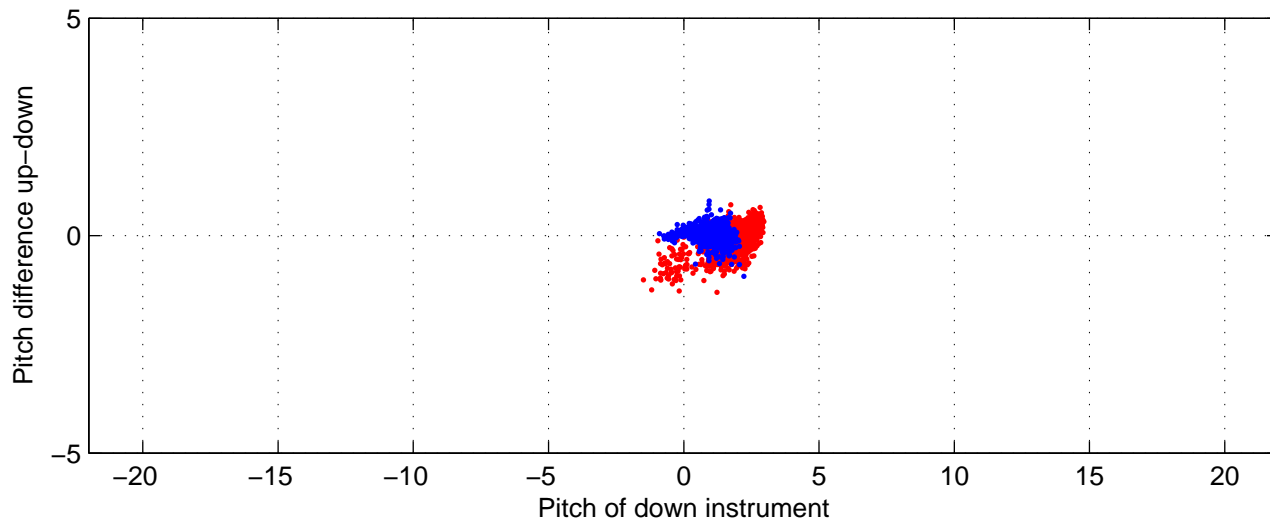

P16N station #115 (V7) Figure 6

Heading offset : -92.1355 (r/b: down-/upcast)

Pitch offset : -0.70519

Roll offset : -0.98358