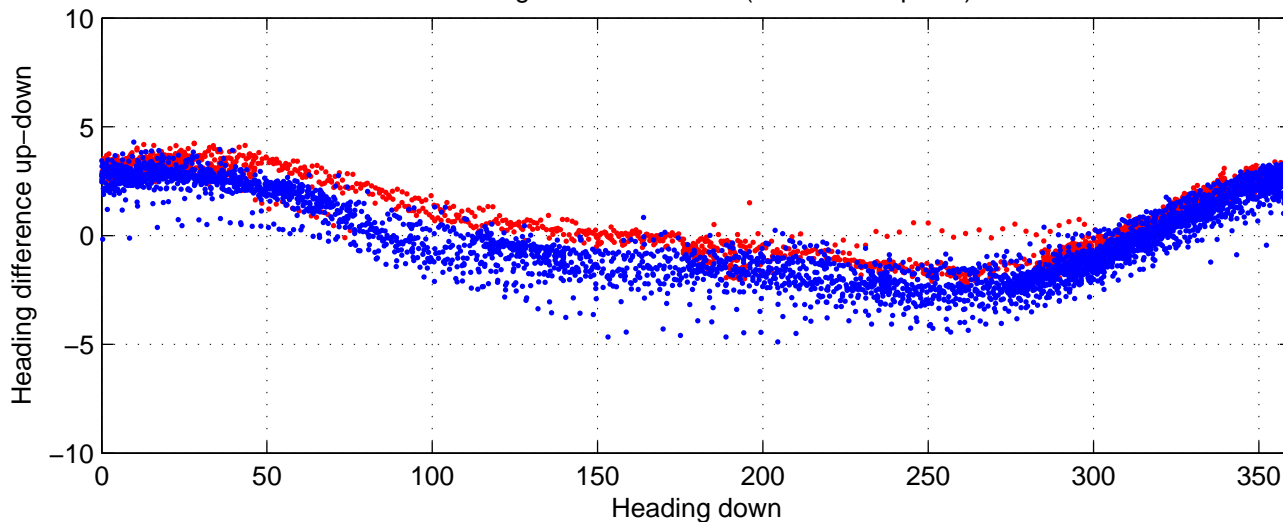

P16N station #115 (V7) Figure 6

Heading offset : -92.1355 (r/b: down-/upcast)

Pitch offset : -0.70519

Roll offset : -0.98358