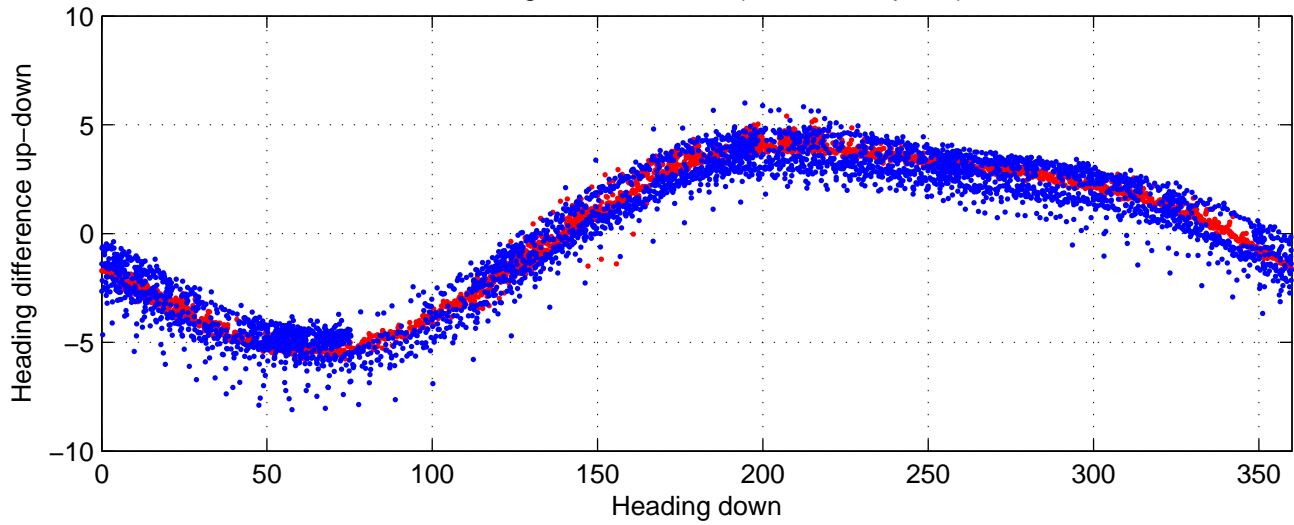

# rh10671 (LADCP #075; V5) Figure 6

Heading offset : 88.7934 (r/b: down-/upcast)

Pitch offset : -0.56613

Roll offset : -1.1339