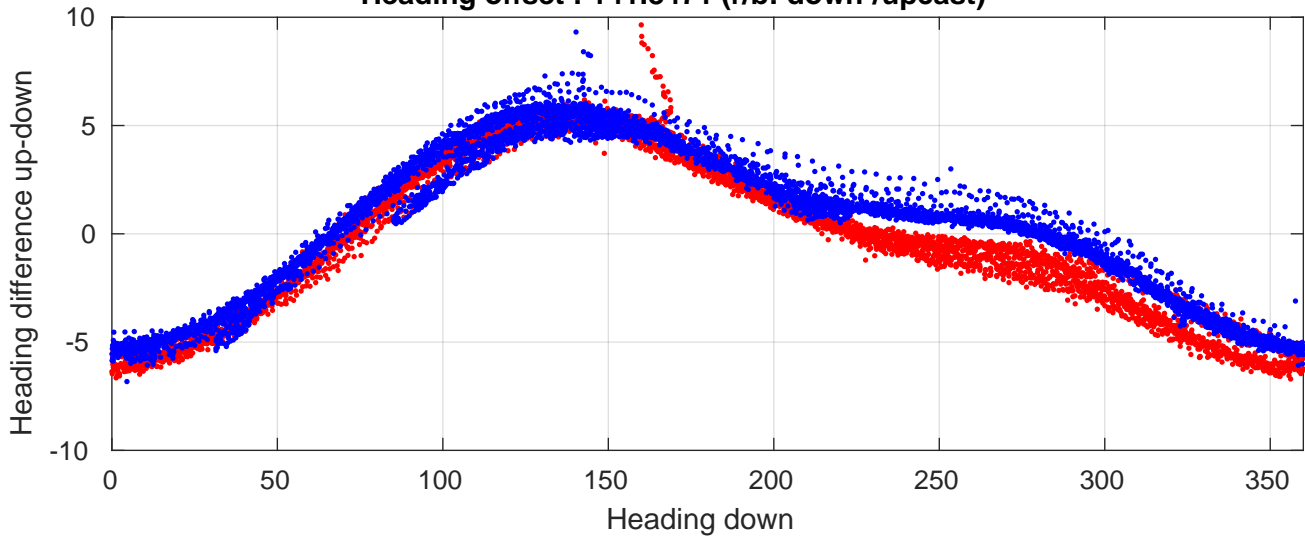

# P06 station #116 (V2) Figure 6

Heading offset : 141.8471 (r/b: down-/upcast)

Pitch offset : -0.59655

Roll offset : -0.84424