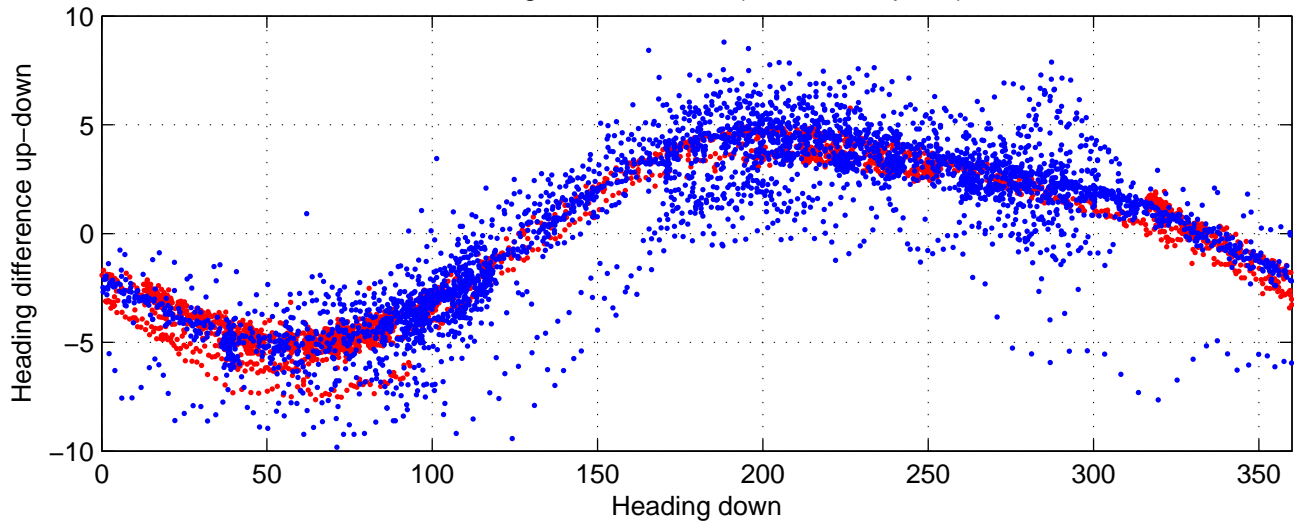

# rh11051 (LADCP #113; V5) Figure 6

Heading offset : 88.3638 (r/b: down-/upcast)

Pitch offset : -0.89465

Roll offset : -1.2174