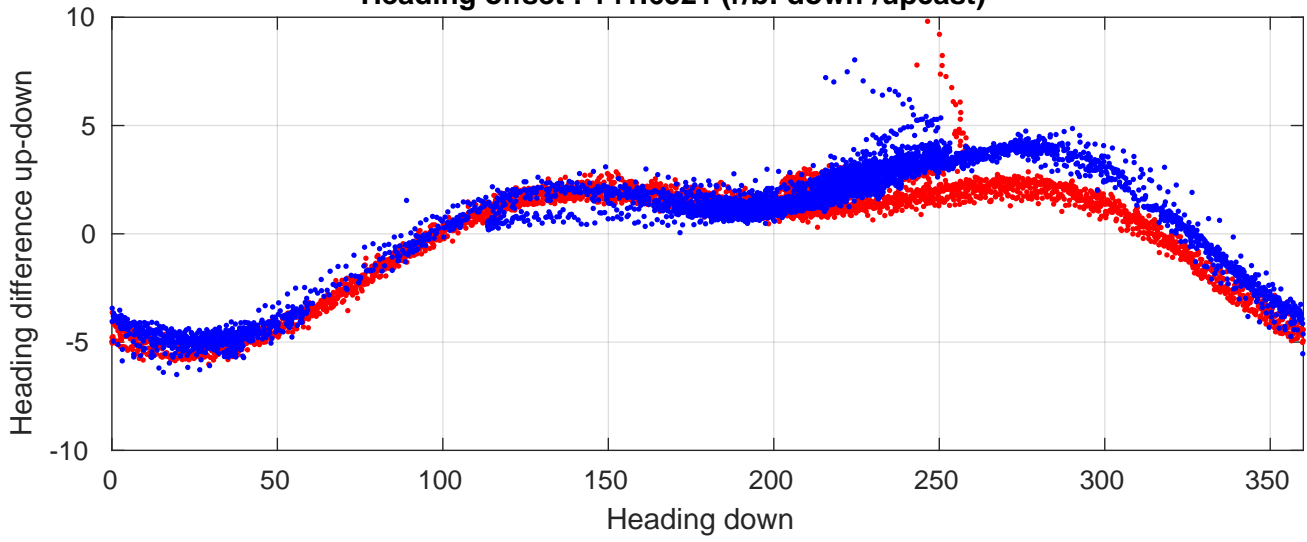

P06 station #90 (V2) Figure 6

Heading offset : 141.6521 (r/b: down-/upcast)

Pitch offset : -0.53893

Roll offset : -1.0125