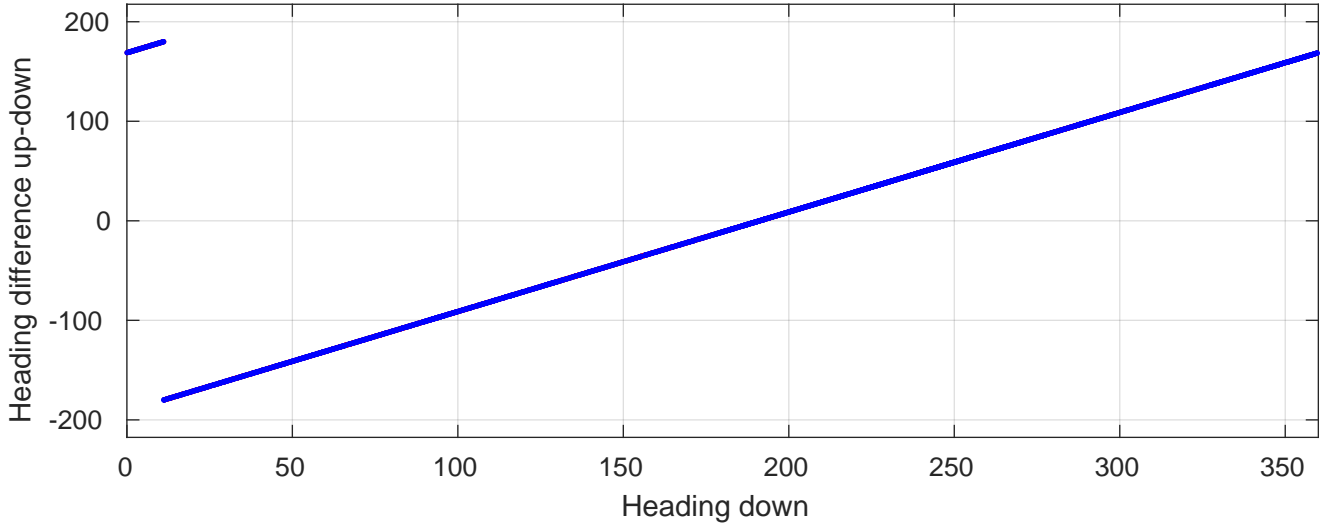

P06 station #183 (V2) Figure 6

Heading offset : 168.5444 (r/b: down-/upcast)

Pitch offset : 1.9379

Roll offset : 2.9298