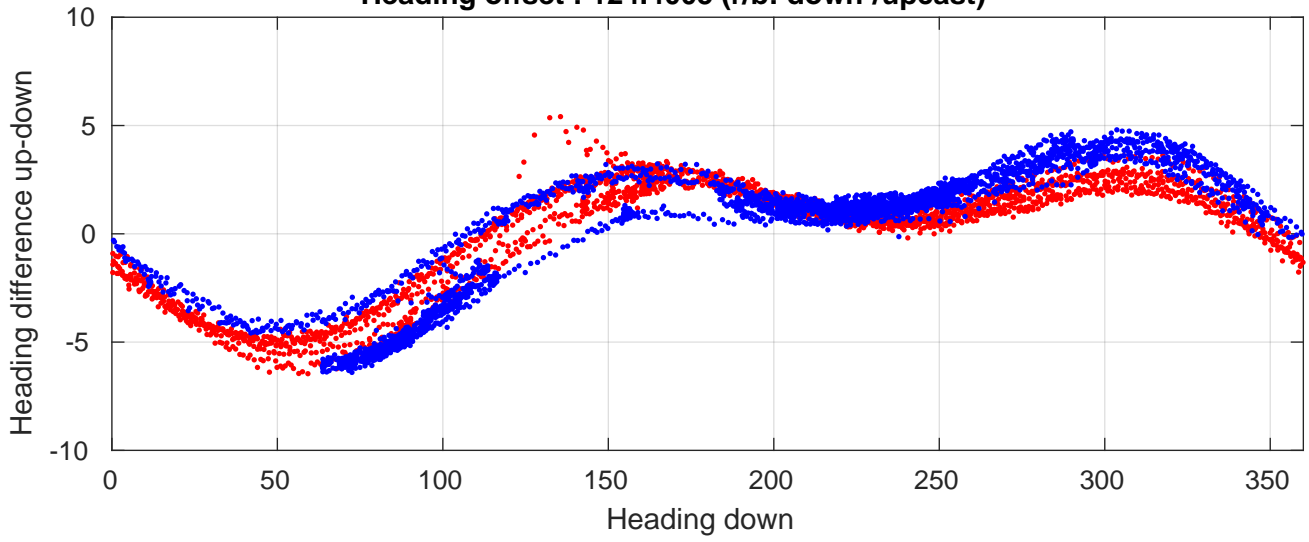

P06 station #27 (V2) Figure 6

Heading offset : 124.4005 (r/b: down-/upcast)

Pitch offset : 0.84034

Roll offset : -0.067798