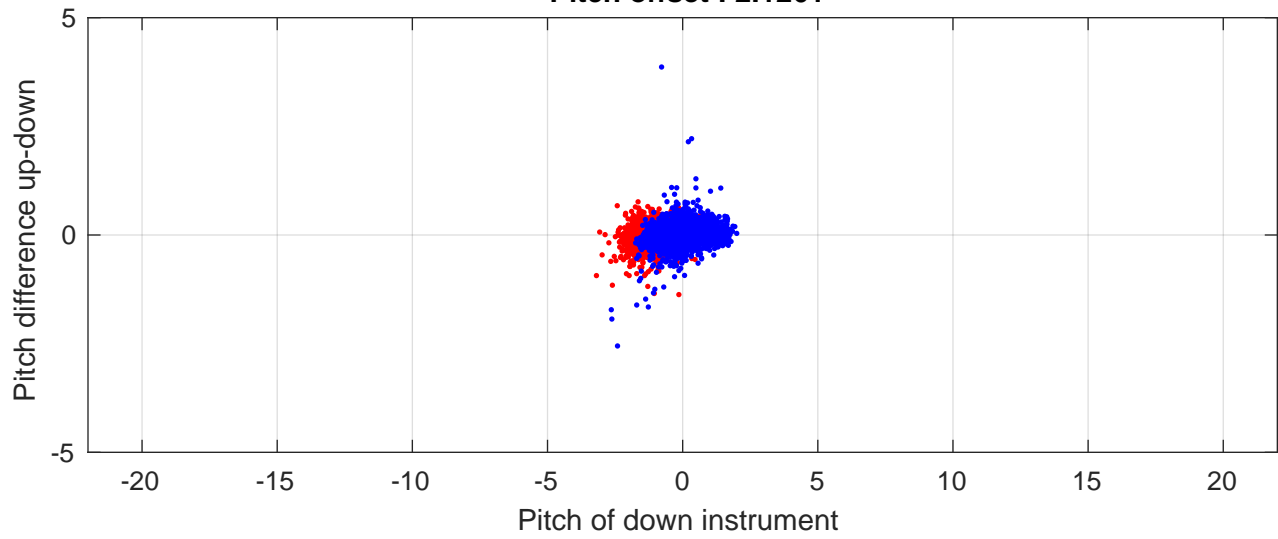

# S4P station #82 (V8) Figure 6

Heading offset : -88.9372 (r/b: down/upcast)

Pitch offset : 2.1261

Roll offset : -2.5999