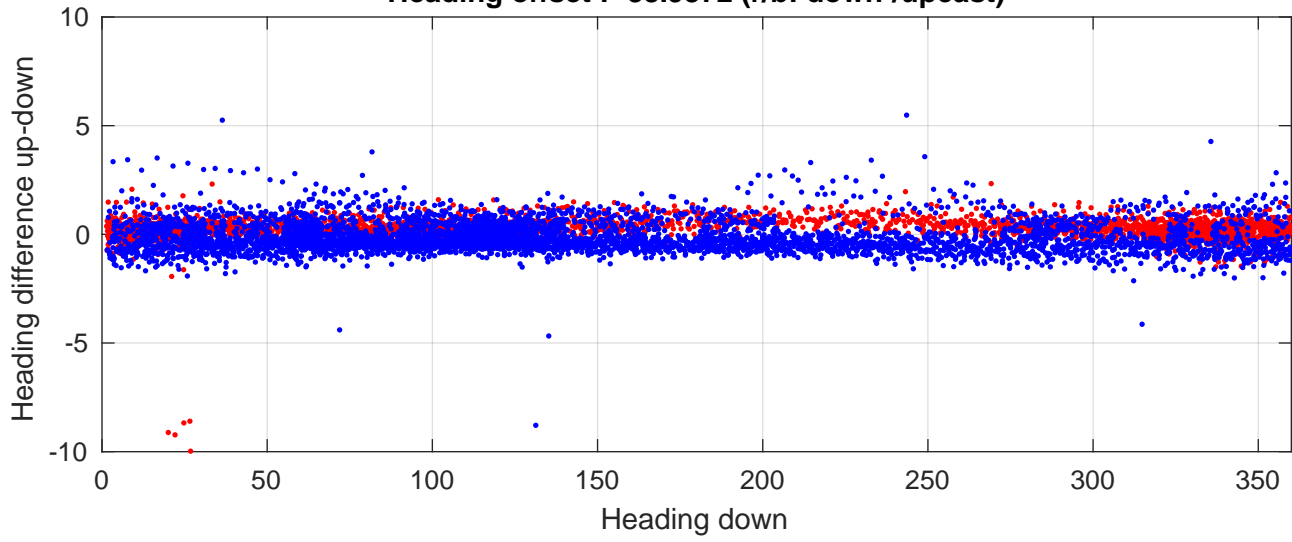

# S4P station #82 (V8) Figure 6

Heading offset : -88.9372 (r/b: down/upcast)

Pitch offset : 2.1261

Roll offset : -2.5999