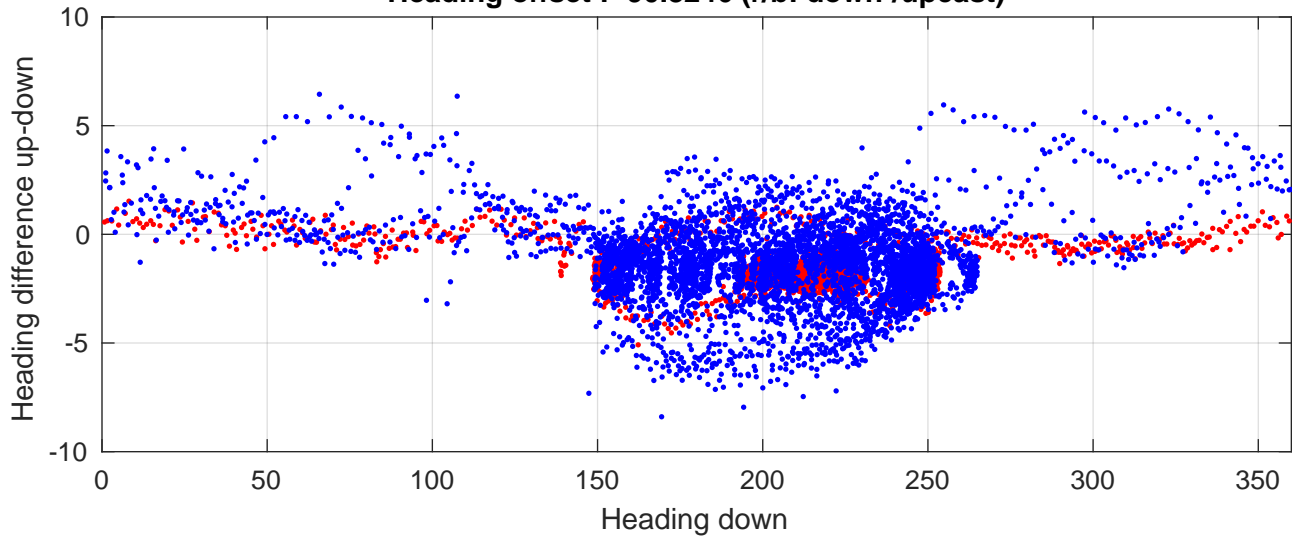

S4P station #34 (V8) Figure 6

Heading offset : -90.8246 (r/b: down/upcast)

Pitch offset : 2.1341

Roll offset : -2.5509