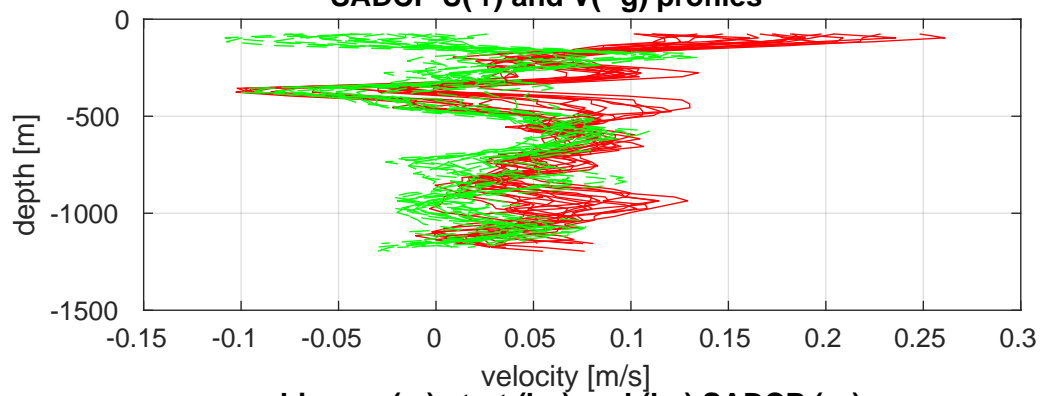

P06 station #130 (V2)
SADCP U(-r) and V(-g) profiles

ship nav (g.) start (bp) end (kp) SADCP (rp)