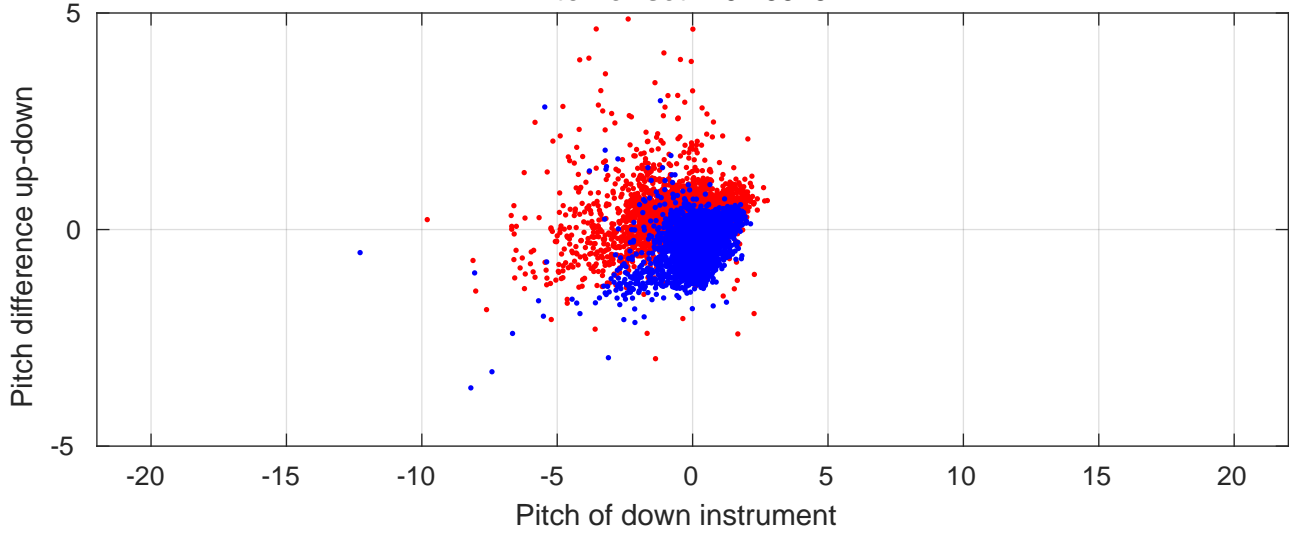

# P06 station #208 (V2) Figure 6

Heading offset : 158.9846 (r/b: down-/upcast)

Pitch offset : -0.23313

Roll offset : -0.55668