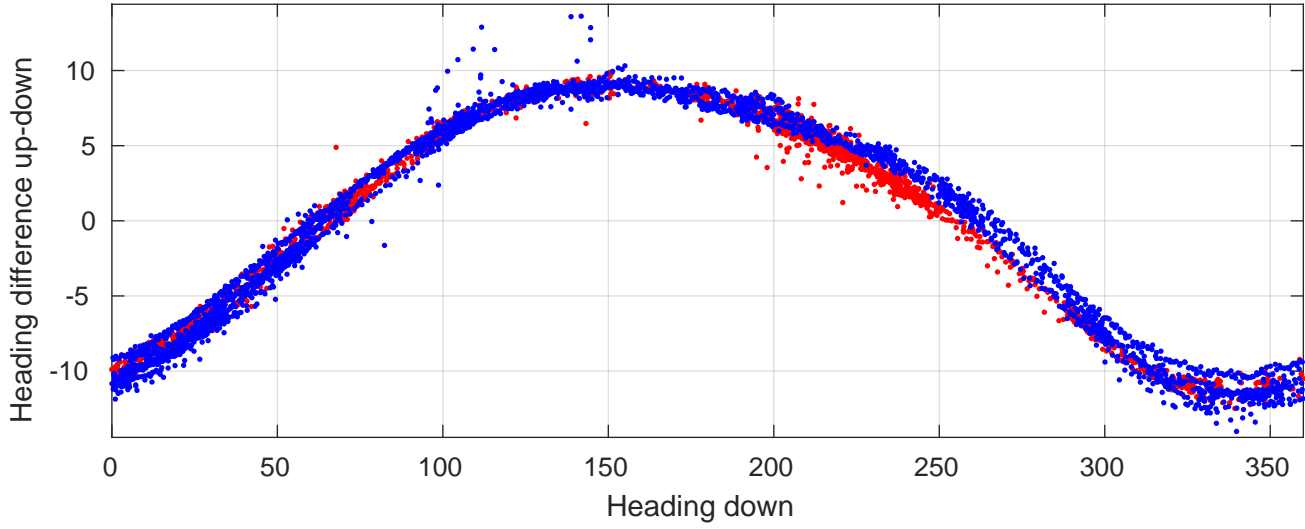

# P06 station #208 (V2) Figure 6

Heading offset : 158.9846 (r/b: down-/upcast)

Pitch offset : -0.23313

Roll offset : -0.55668