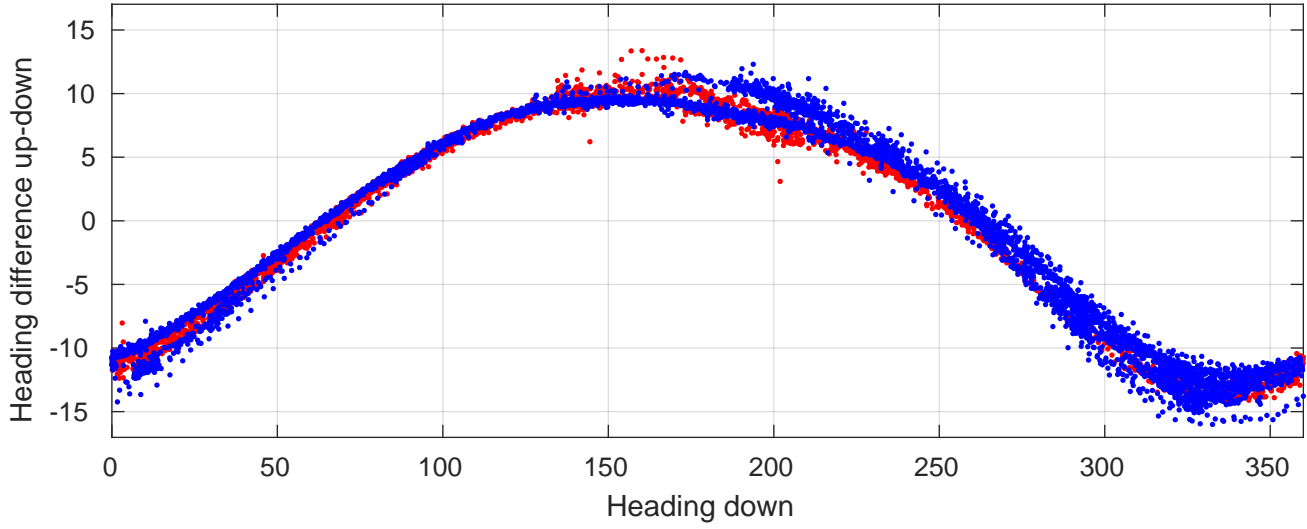

P06 station #237 (V2) Figure 6

Heading offset : 158.9149 (r/b: down-/upcast)

Pitch offset : -0.71895

Roll offset : -0.48622