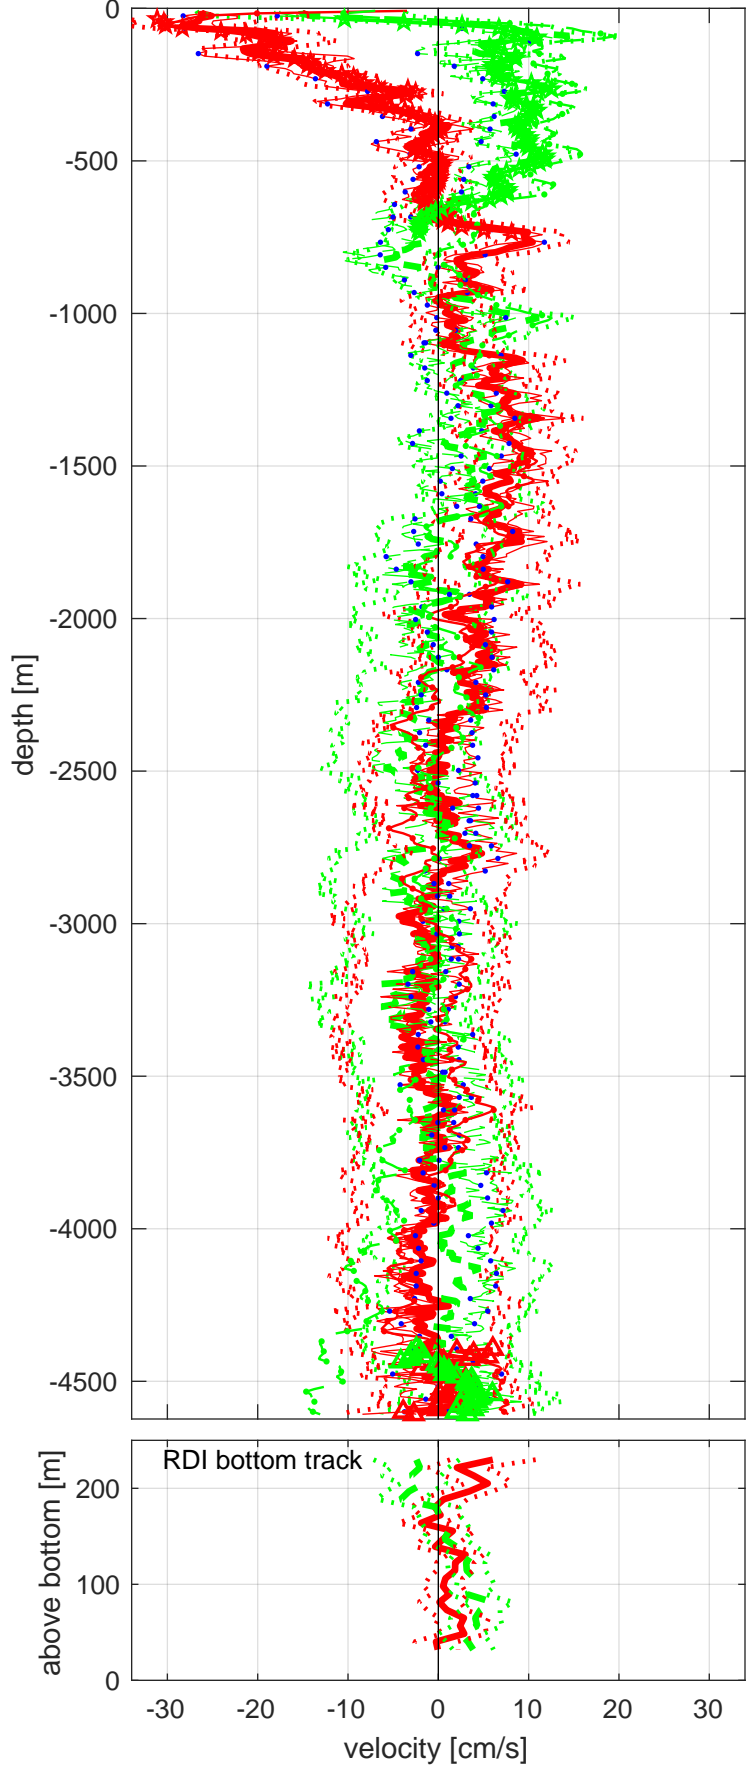

Station : I7N station #98 (V2) Figure 1

U(-) V(--); blue dots down cast; dotted shear; pentagon SADCP

Start: 8°N 23.7192' 63°E 11.6352'
 28-May-2018 03:17:09
 End: 8°N 23.6400' 63°E 11.6556'
 28-May-2018 06:33:46
 u-mean: 0 [cm/s] v-mean 1 [cm/s]
 binsize do: 8 [m] binsize up: 8 [m]
 mag. deviation -1.6
 wdifff: 0.2 pglim: 0 elim 0.5
 bar:1.0 bot:1.0 sad:1.0
 weightmin 0.1 weightpower: 1.0
 max depth: 4612 [m] bottom: 4623 [m]