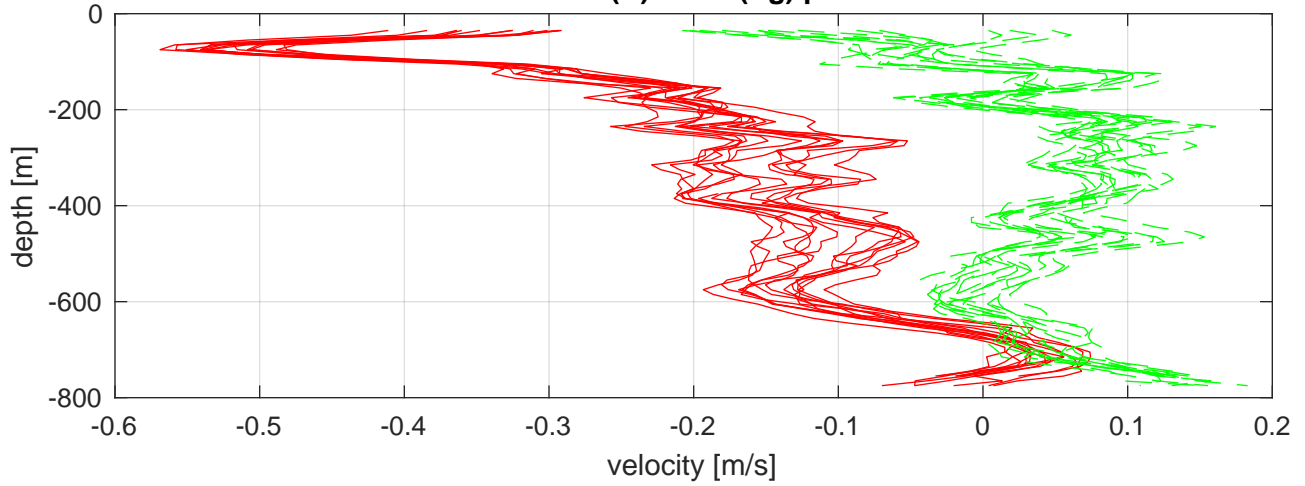

**I7N station #33 (V2)**  
**SADCP U(-r) and V(-g) profiles**

**ship nav (g.) start (bp) end (kp) SADCP (rp)**