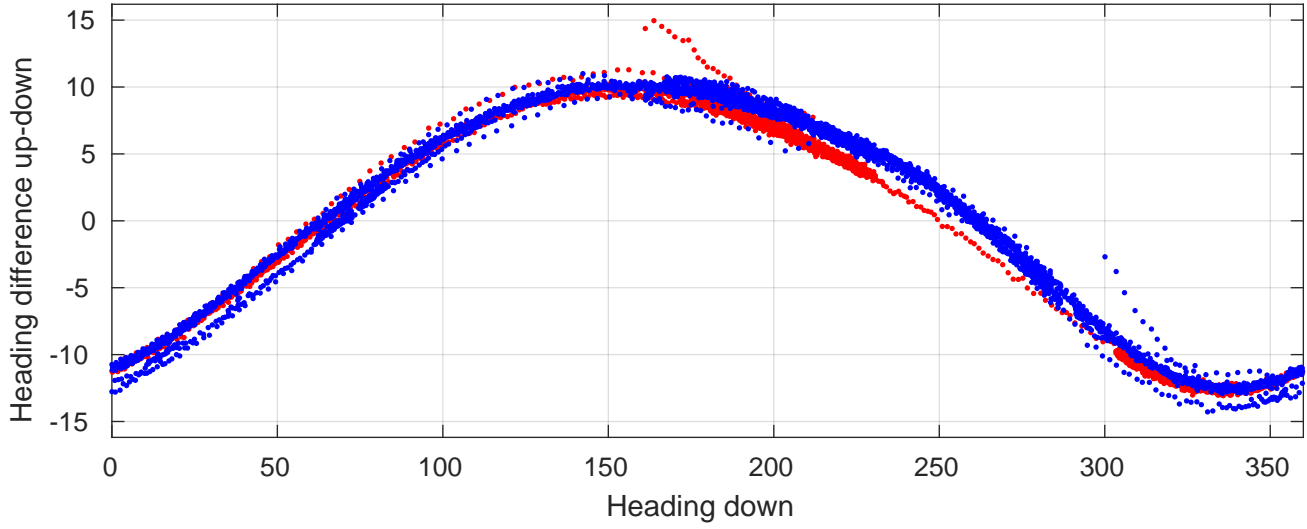

P06 station #229 (V2) Figure 6

Heading offset : 158.929 (r/b: down-/upcast)

Pitch offset : -0.12646

Roll offset : -0.6367