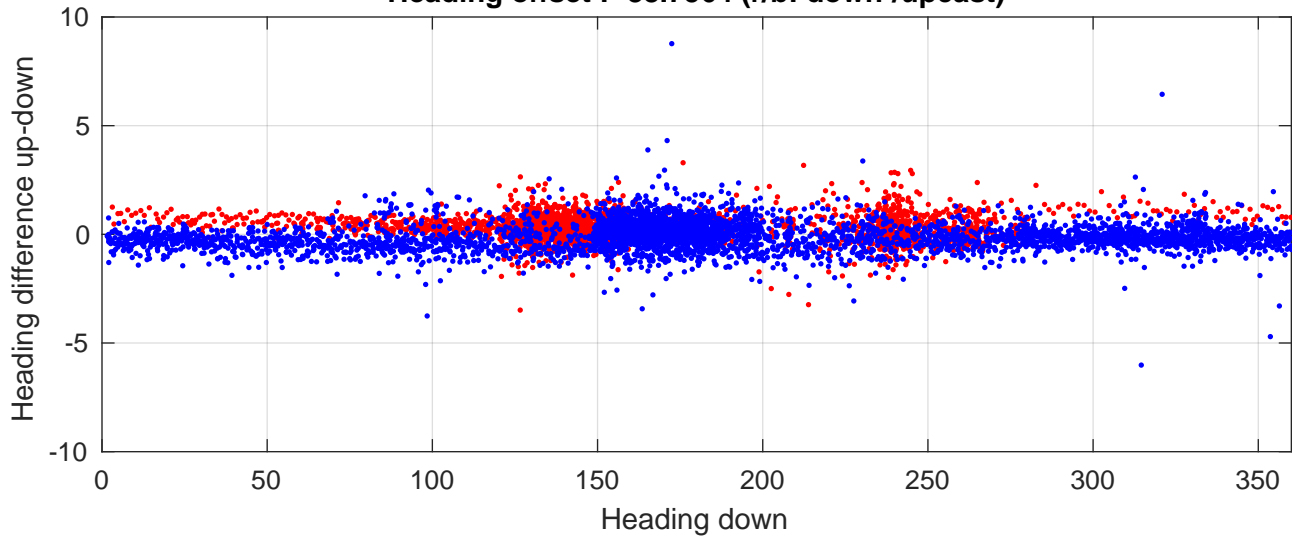

S4P station #73 (V8) Figure 6

Heading offset : -88.7564 (r/b: down/upcast)

Pitch offset : 2.0844

Roll offset : -2.7667