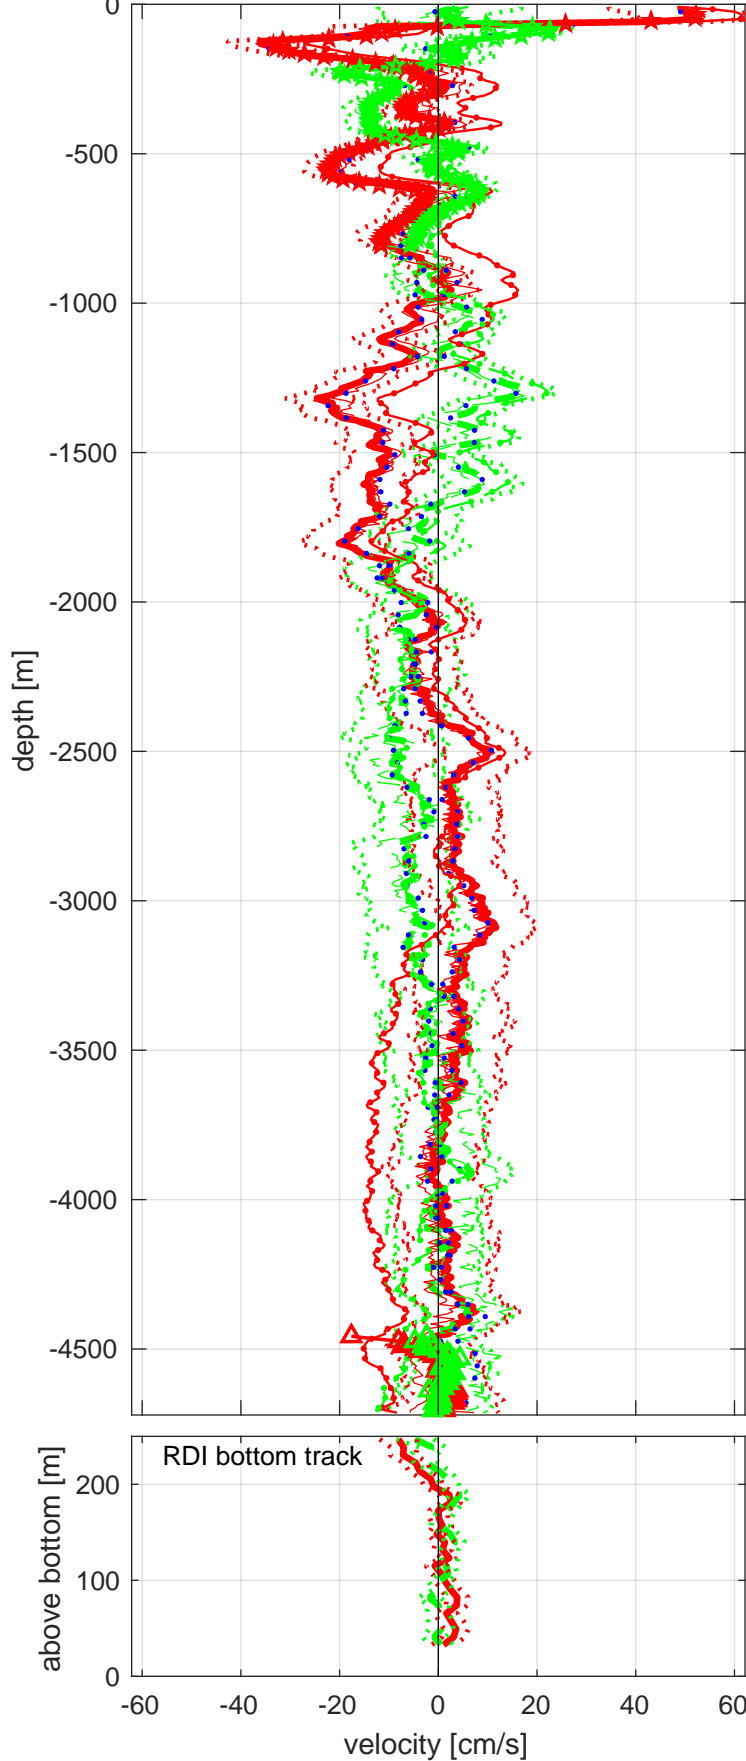

Station : I7N station #78 (V2) Figure 1

U(-) V(--); blue dots down cast; dotted shear; pentagon SADCP

Start: 0°N 29.9712' 57°E 16.8492'
 22-May-2018 22:19:14
 End: 0°N 29.6844' 57°E 16.7652'
 23-May-2018 01:38:26
 u-mean: -2 [cm/s] v-mean -1 [cm/s]
 binsize do: 8 [m] binsize up: 8 [m]
 mag. deviation -3.1
 wdifff: 0.2 pglim: 0 elim 0.5
 bar:1.0 bot:1.0 sad:1.0
 weightmin 0.1 weightpower: 1.0
 max depth: 4714 [m] bottom: 4721 [m]