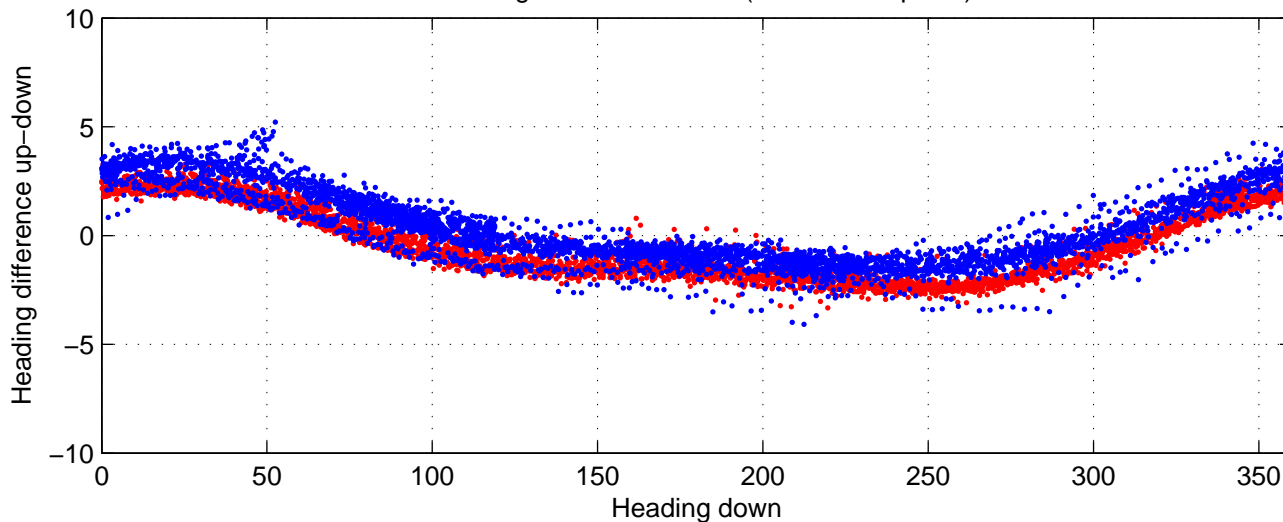

P16N station #149 (V7) Figure 6

Heading offset : -92.1441 (r/b: down-/upcast)

Pitch offset : -0.7184

Roll offset : -1.1772