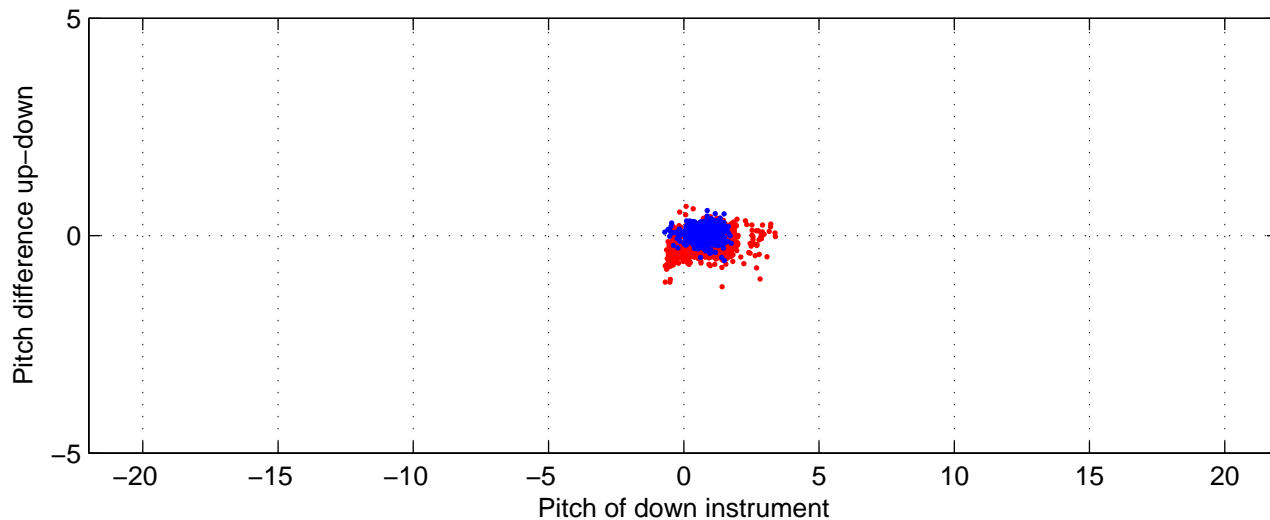

P16N station #149 (V7) Figure 6

Heading offset : -92.1441 (r/b: down-/upcast)

Pitch offset : -0.7184

Roll offset : -1.1772