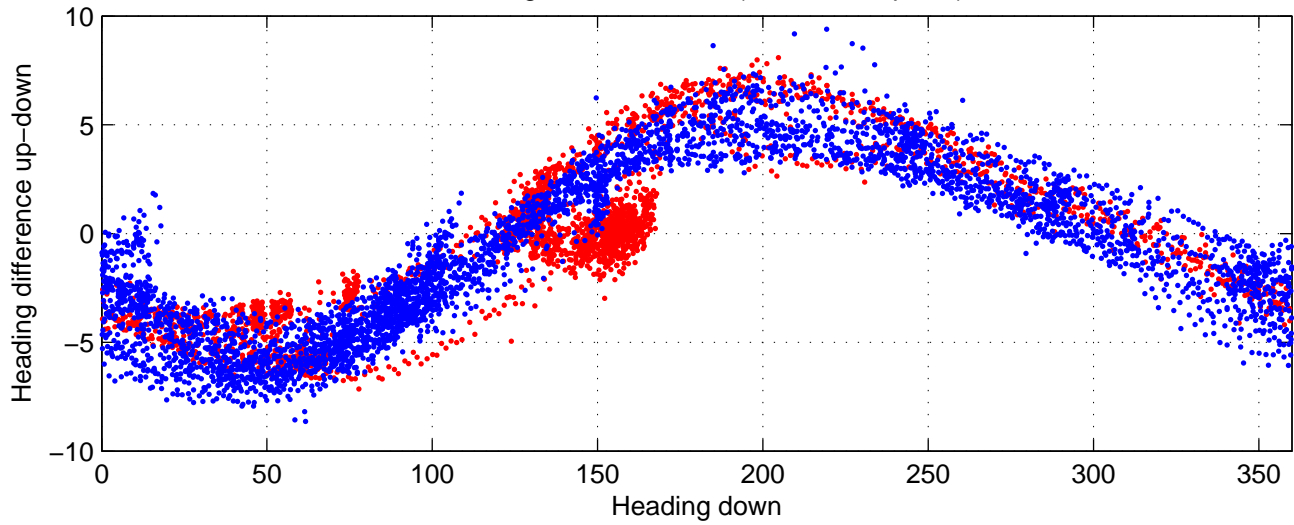

rh11761 (LADCP #189; V5) Figure 6

Heading offset : 88.4476 (r/b: down-/upcast)

Pitch offset : -0.86144

Roll offset : -1.4881