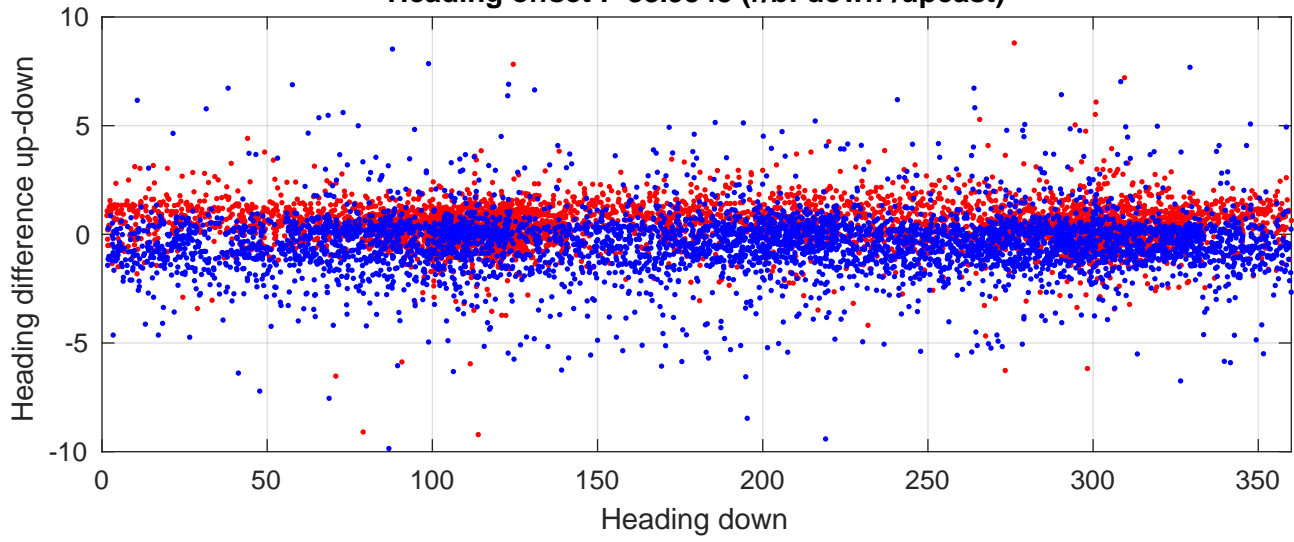

S4P station #113 (V8) Figure 6

Heading offset : -88.9545 (r/b: down/upcast)

Pitch offset : 1.9449

Roll offset : -3.1003