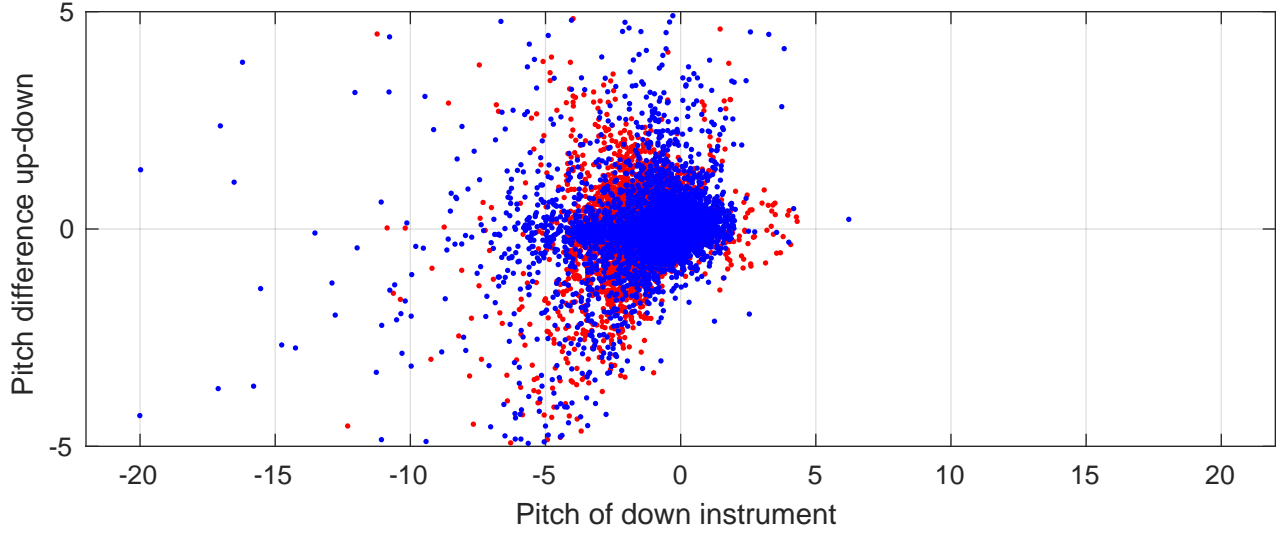

S4P station #113 (V8) Figure 6

Heading offset : -88.9545 (r/b: down/upcast)

Pitch offset : 1.9449

Roll offset : -3.1003