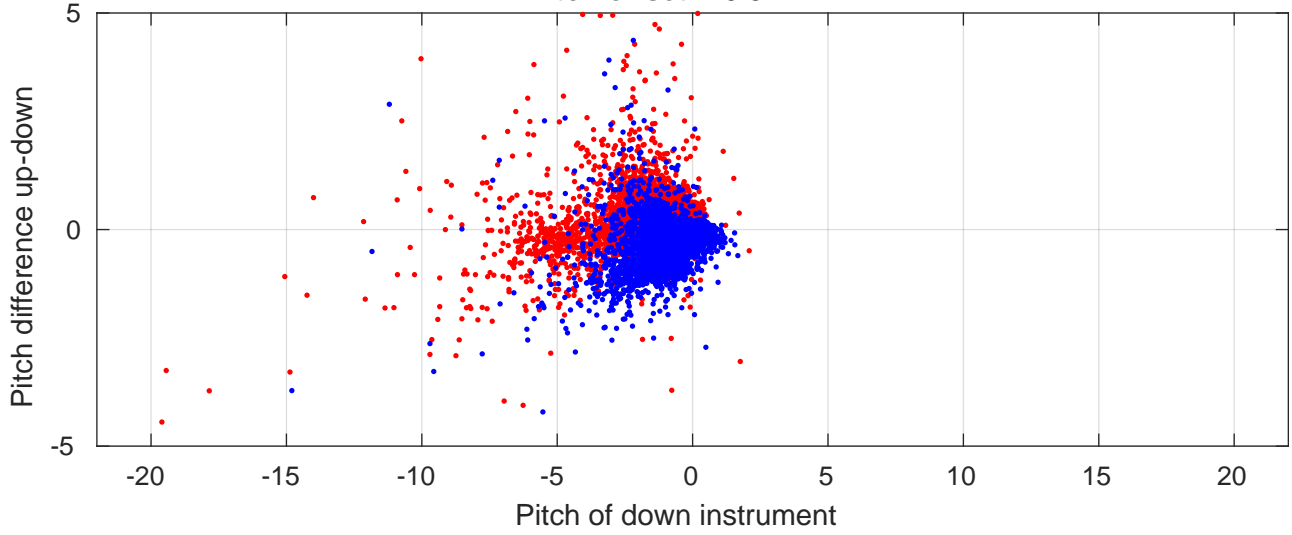

P06 station #101 (V2) Figure 6

Heading offset : 141.5052 (r/b: down-/upcast)

Pitch offset : -0.81244

Roll offset : -0.81589