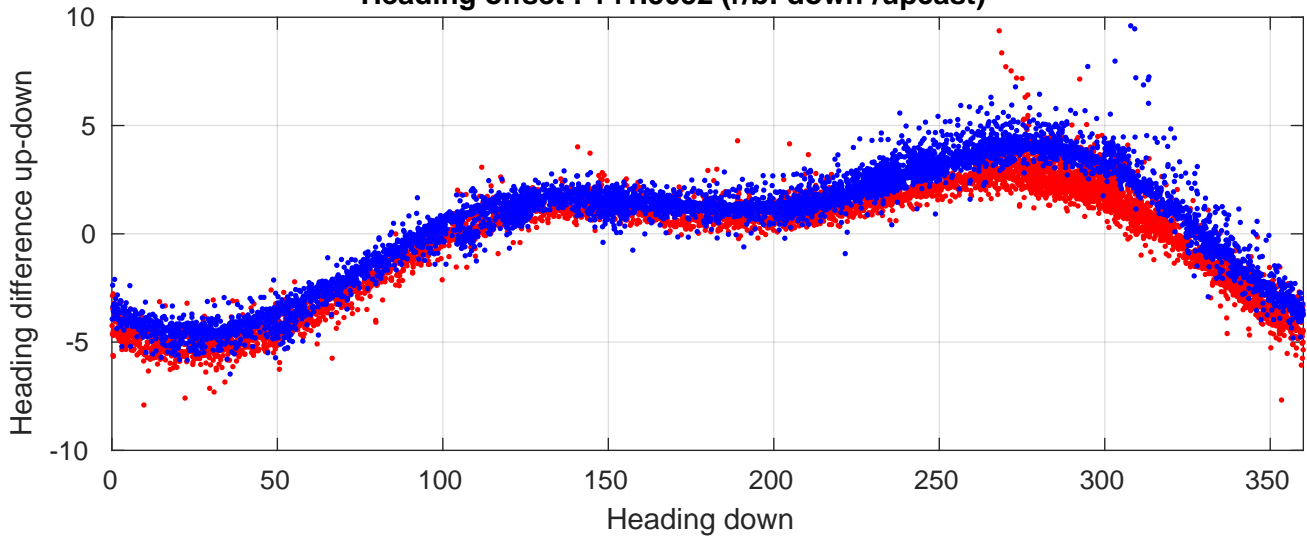

P06 station #101 (V2) Figure 6

Heading offset : 141.5052 (r/b: down-/upcast)

Pitch offset : -0.81244

Roll offset : -0.81589