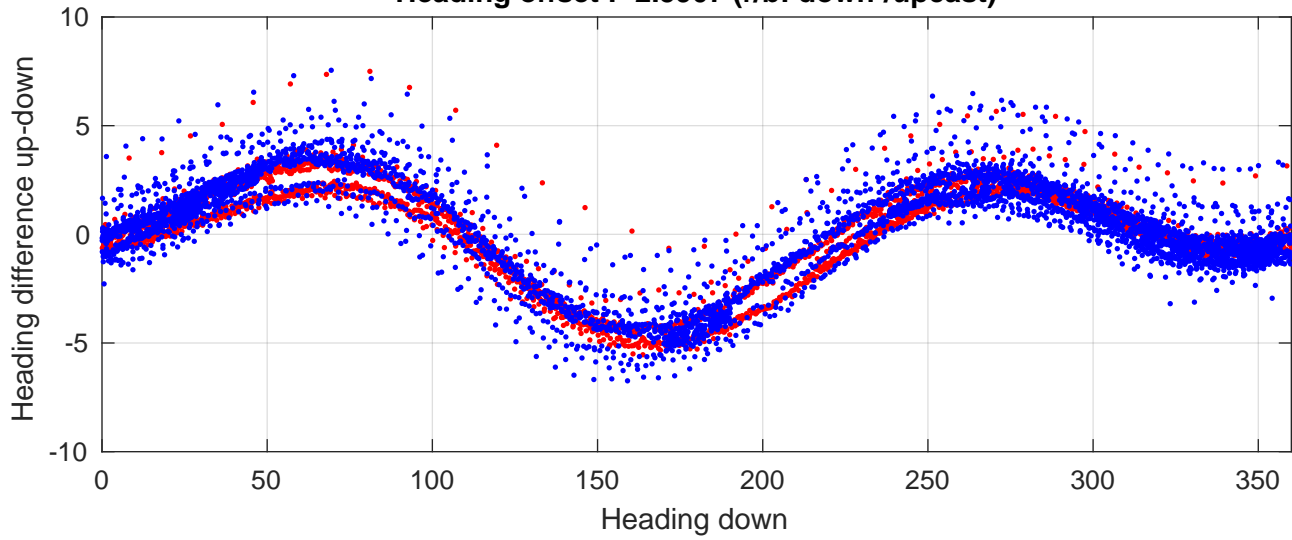

I7N station #95 (V2) Figure 6

Heading offset : -2.5907 (r/b: down-/upcast)

Pitch offset : 0.056663

Roll offset : 0.75037