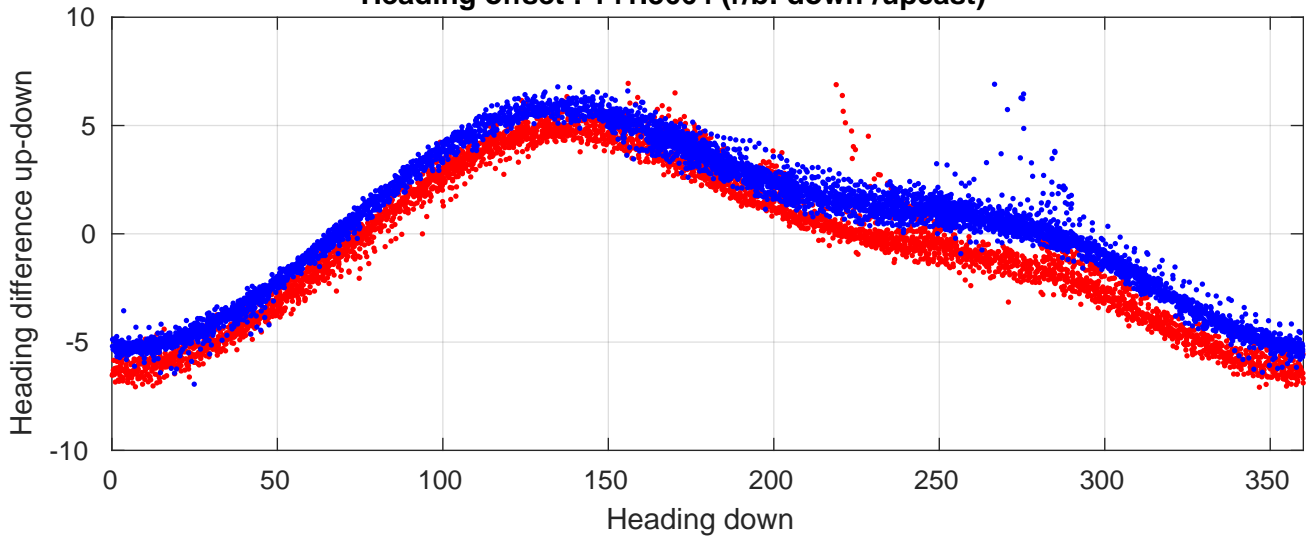

# P06 station #132 (V2) Figure 6

Heading offset : 141.3664 (r/b: down-/upcast)

Pitch offset : -0.65241

Roll offset : -0.57926